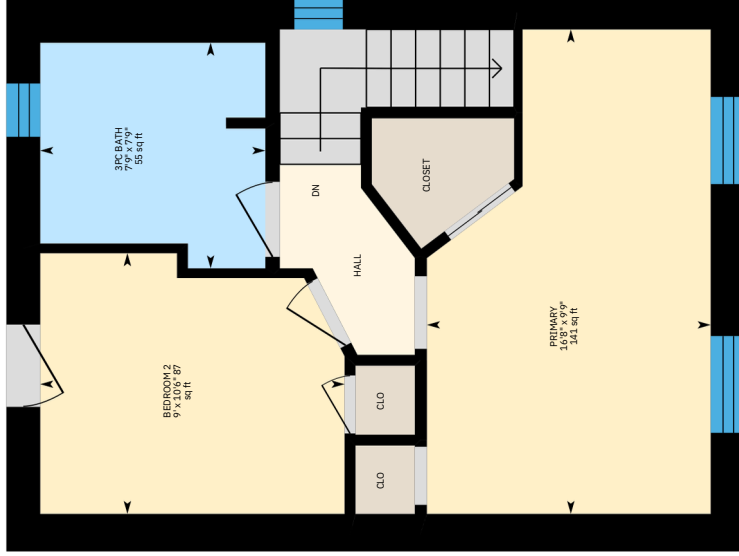

45 Stephen Dr, Toronto, ON

Main Building: Total Exterior Area Above Grade 954.73 sq ft

PREPARED: 2024/09/22

White regions are excluded from total floor area in iGUIDE floor plans. All room dimensions and floor areas must be considered approximate and are subject to independent verification.