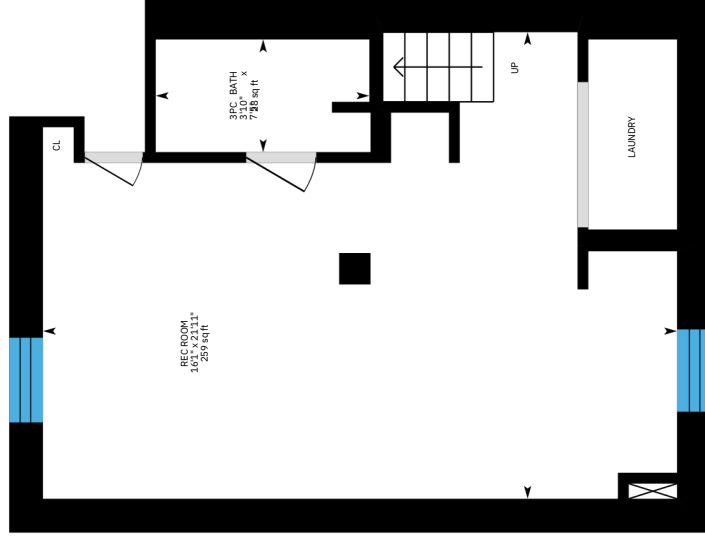

45 Stephen Dr, Toronto, ON

Main Building: Total Exterior Area Above Grade 954.73 sq ft

PREPARED: 2024/09/22

White regions are excluded from total floor area in iGUIDE floor plans. All room dimensions and floor areas must be considered approximate and are subject to independent verification.