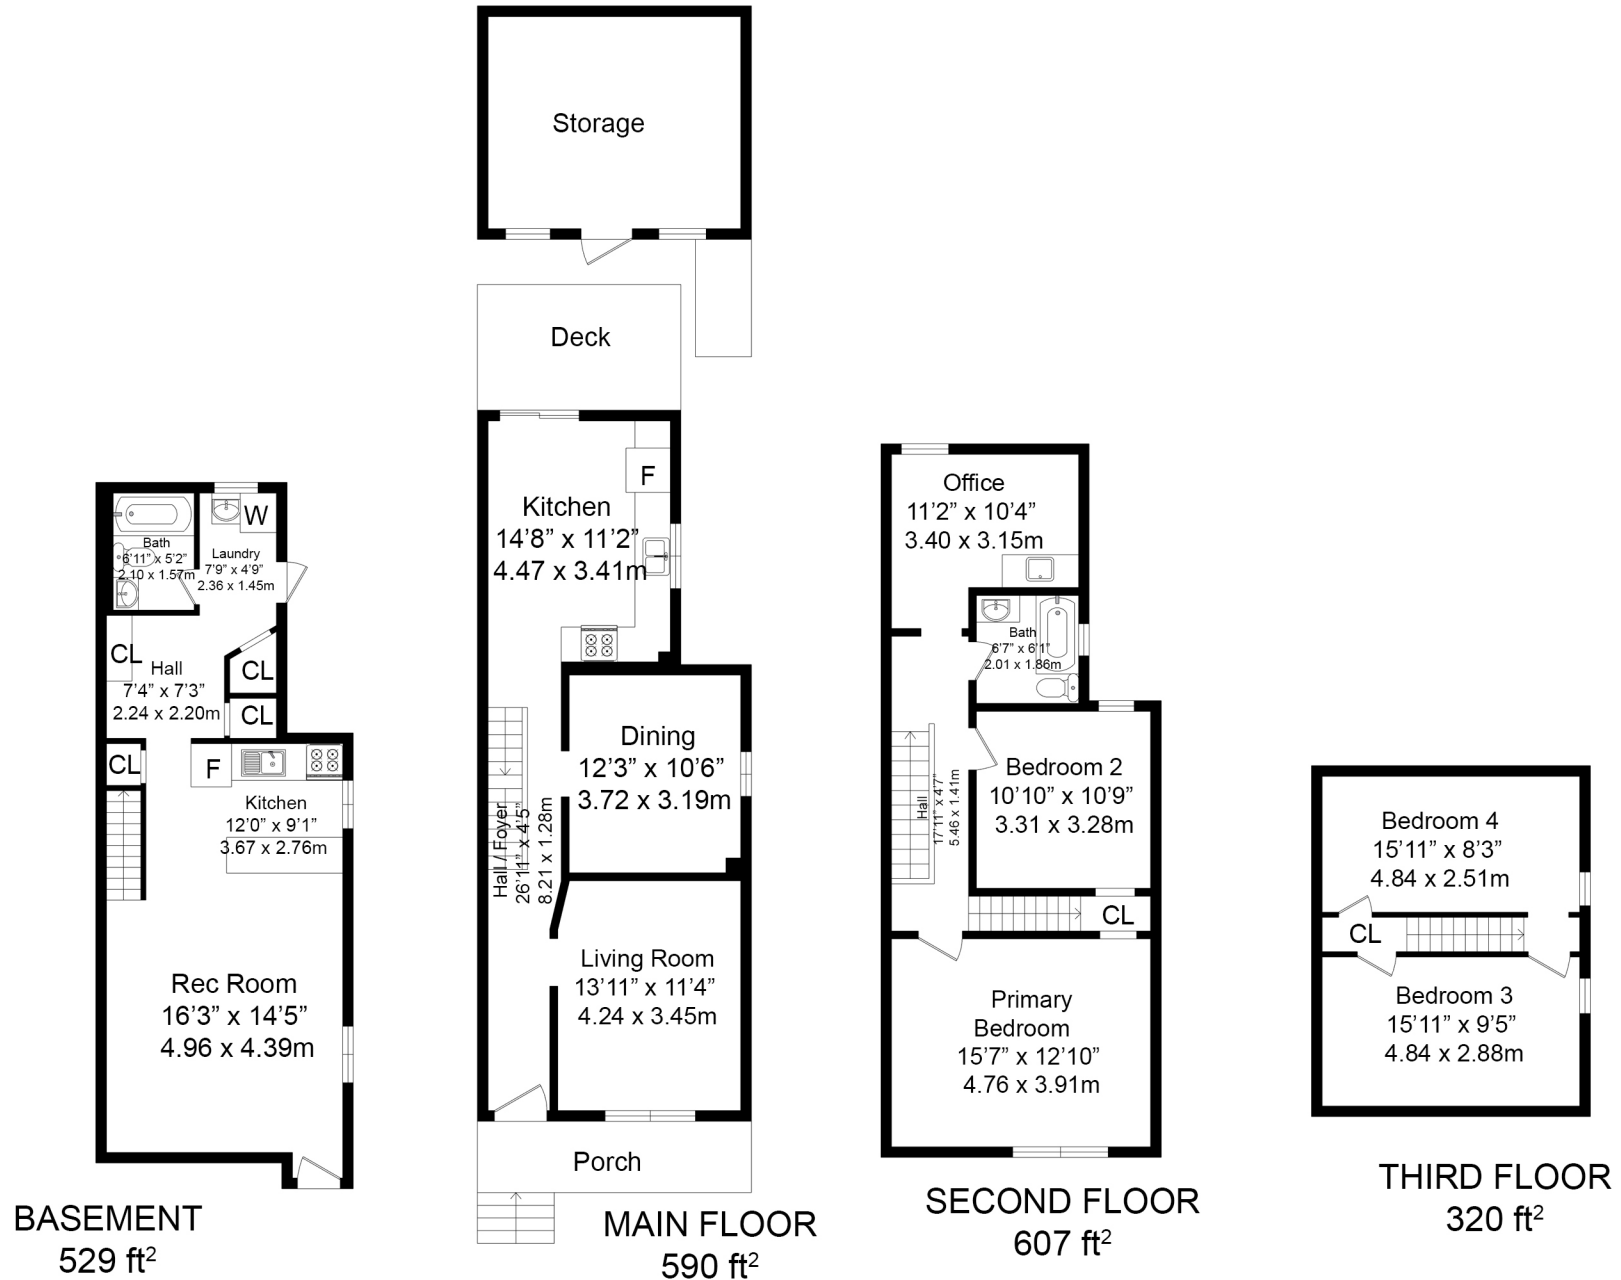

122 MARGUERETTA ST, TORONTO, ON M6H 3S3, CANADA

APPROXIMATE GROSS INTERNAL AREA 2046 ft² = 190 m²

Approximate Gross Internal Area. Floor Plans are for illustrative purposes only.

Please refer to our terms and conditions found on our website at www.soareproductions.com regarding the accuracy of the floor plan