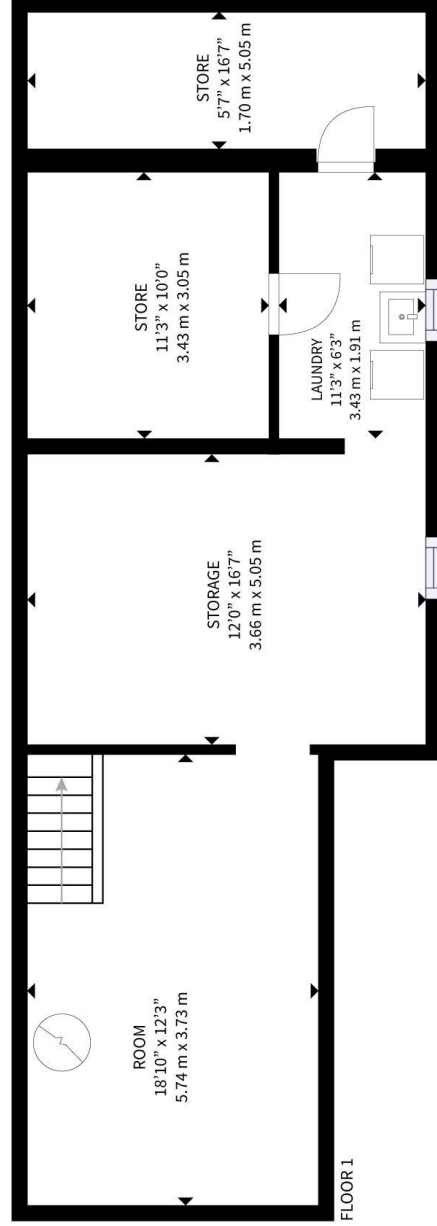

GROSS INTERNAL AREA
TOTAL AREA: 523 sq. ft., 48 m²

SIZES AND DIMENSIONS ARE APPROXIMATE, ACTUAL MAY VARY.

GROSS INTERNAL AREA
 FLOOR 1: 744 sq. ft, 69 m² FLOOR 2: 260 sq. ft, 24 m²
 FLOOR 3: 779 sq. ft, 72 m²
 TOTAL AREA: 1,783 sq. ft, 165 m²

SIZES AND DIMENSIONS ARE APPROXIMATE, ACTUAL MAY VARY.