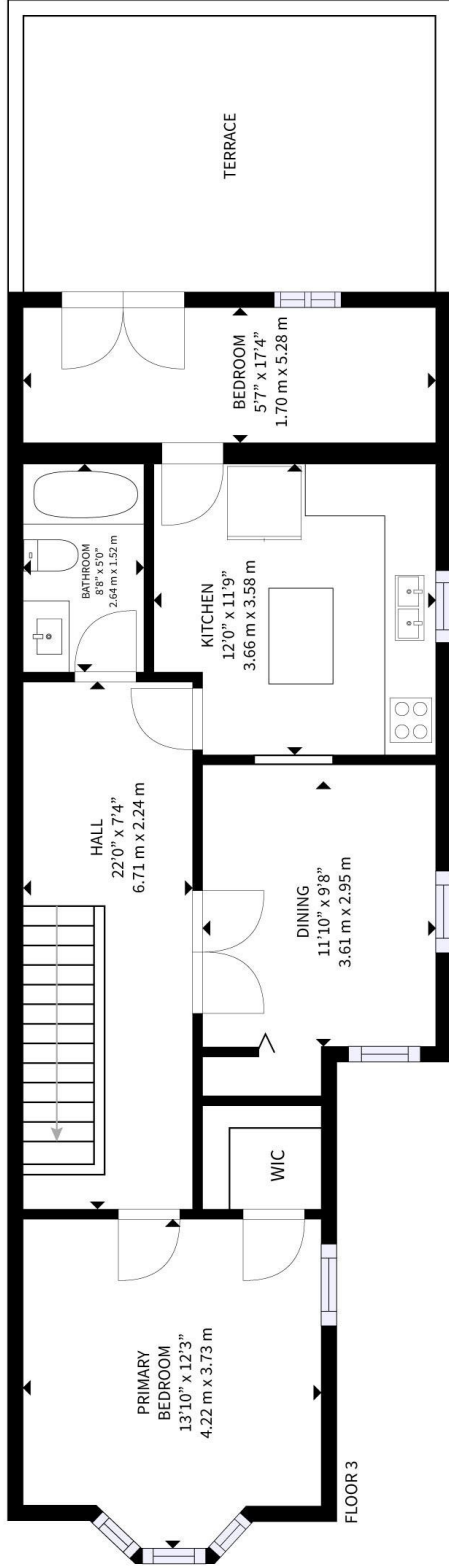

GROSS INTERNAL AREA
TOTAL AREA: 523 sq. ft., 48 m²

SIZES AND DIMENSIONS ARE APPROXIMATE, ACTUAL MAY VARY.

GROSS INTERNAL AREA
 FLOOR 1: 744 sq. ft, 69 m² FLOOR 2: 260 sq. ft, 24 m²
 FLOOR 3: 779 sq. ft, 72 m²
 TOTAL AREA: 1,783 sq. ft, 165 m²

SIZES AND DIMENSIONS ARE APPROXIMATE, ACTUAL MAY VARY.