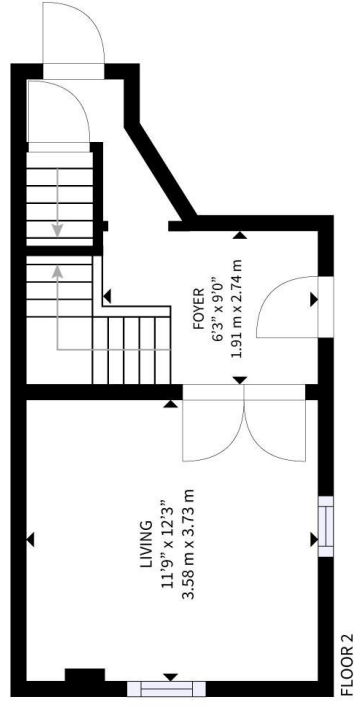

GROSS INTERNAL AREA
TOTAL AREA: 523 sq. ft., 48 m²

SIZES AND DIMENSIONS ARE APPROXIMATE, ACTUAL MAY VARY.

GROSS INTERNAL AREA
 FLOOR 1: 744 sq. ft, 69 m² FLOOR 2: 260 sq. ft, 24 m²
 FLOOR 3: 779 sq. ft, 72 m²
 TOTAL AREA: 1,783 sq. ft, 165 m²

SIZES AND DIMENSIONS ARE APPROXIMATE, ACTUAL MAY VARY.