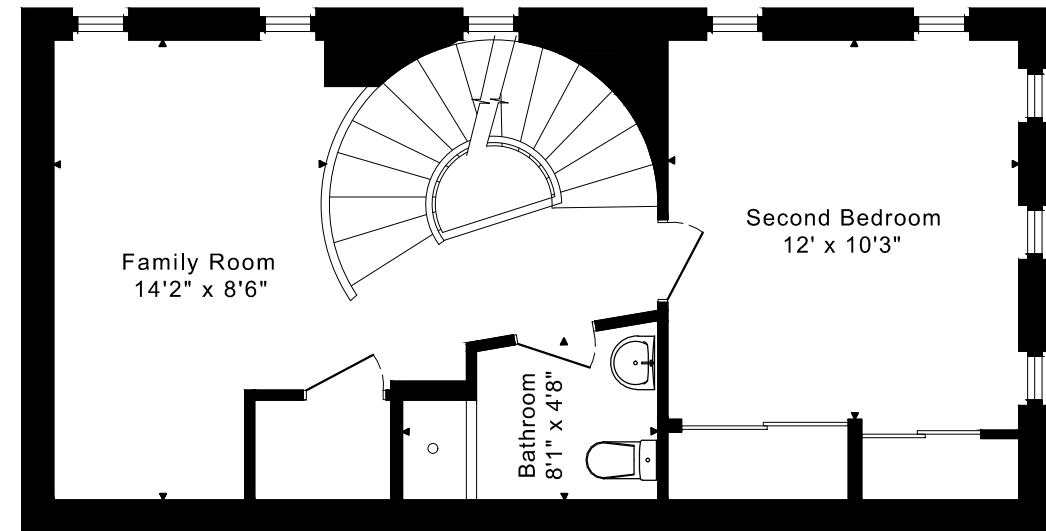

# 1968 BLOOR STREET WEST UNIT 13 FLOOR PLANS

**FOURTH FLOOR**  
135 SQUARE FEET

**THIRD FLOOR**  
510 SQUARE FEET

**SECOND FLOOR**  
510 SQUARE FEET

**MAIN FLOOR**  
510 SQUARE FEET