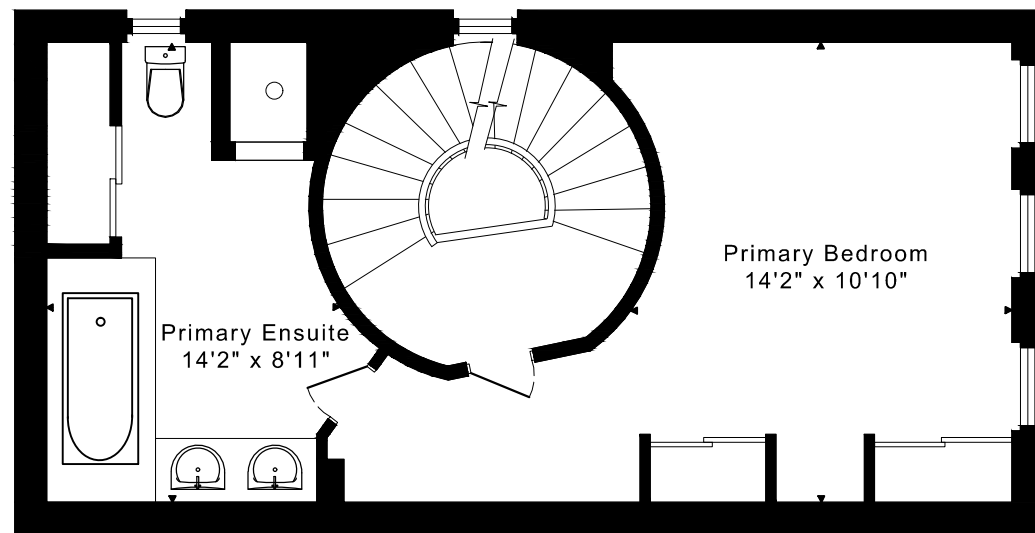

# 1968 BLOOR STREET WEST UNIT 13 FLOOR PLANS

**FOURTH FLOOR**  
135 SQUARE FEET

**THIRD FLOOR**  
510 SQUARE FEET

**SECOND FLOOR**  
510 SQUARE FEET

**MAIN FLOOR**  
510 SQUARE FEET