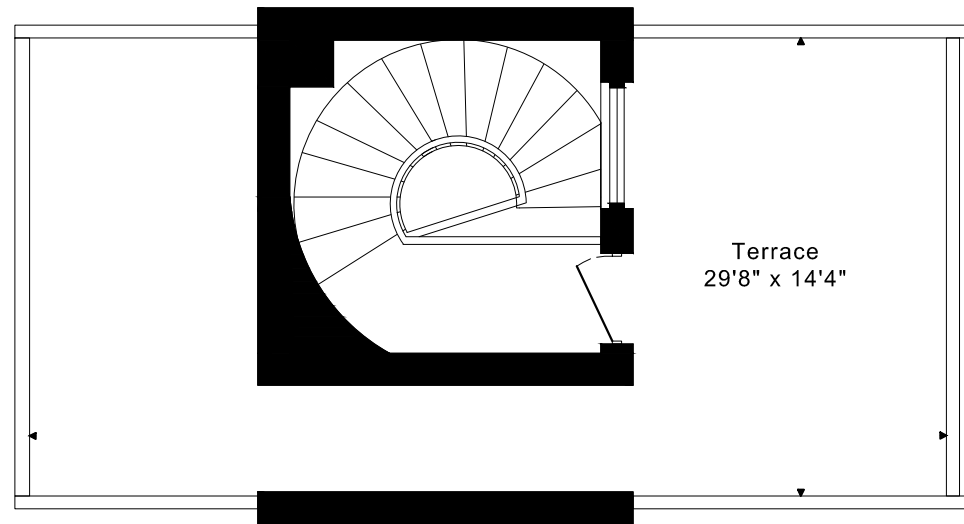

# 1968 BLOOR STREET WEST UNIT 13 FLOOR PLANS

**FOURTH FLOOR**  
135 SQUARE FEET

**THIRD FLOOR**  
510 SQUARE FEET

**SECOND FLOOR**  
510 SQUARE FEET

**MAIN FLOOR**  
510 SQUARE FEET