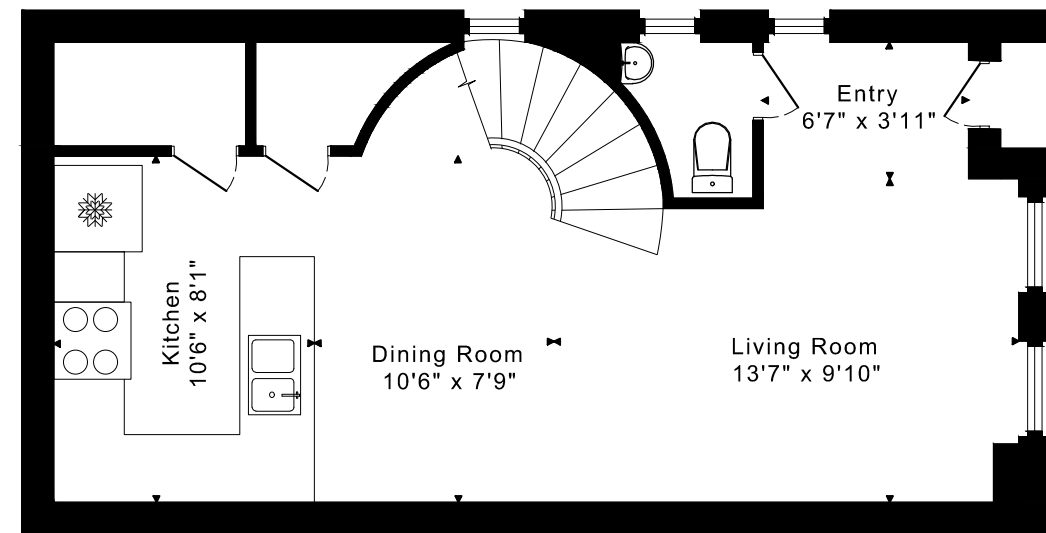

# 1968 BLOOR STREET WEST UNIT 13 FLOOR PLANS

**FOURTH FLOOR**  
135 SQUARE FEET

**THIRD FLOOR**  
510 SQUARE FEET

**SECOND FLOOR**  
510 SQUARE FEET

**MAIN FLOOR**  
510 SQUARE FEET