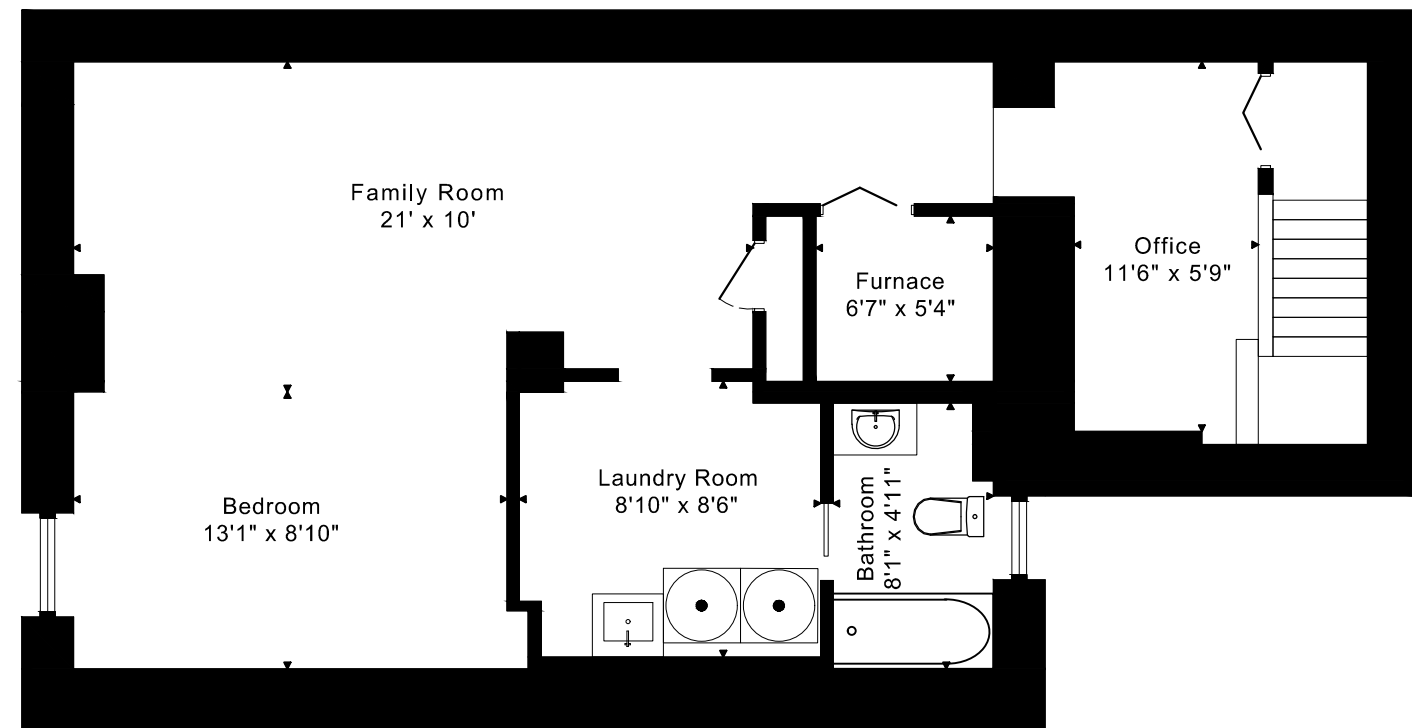

592 WILLARD AVENUE FLOOR PLANS

MAIN FLOOR
865 SQUARE FEET

LOWER FLOOR
865 SQUARE FEET