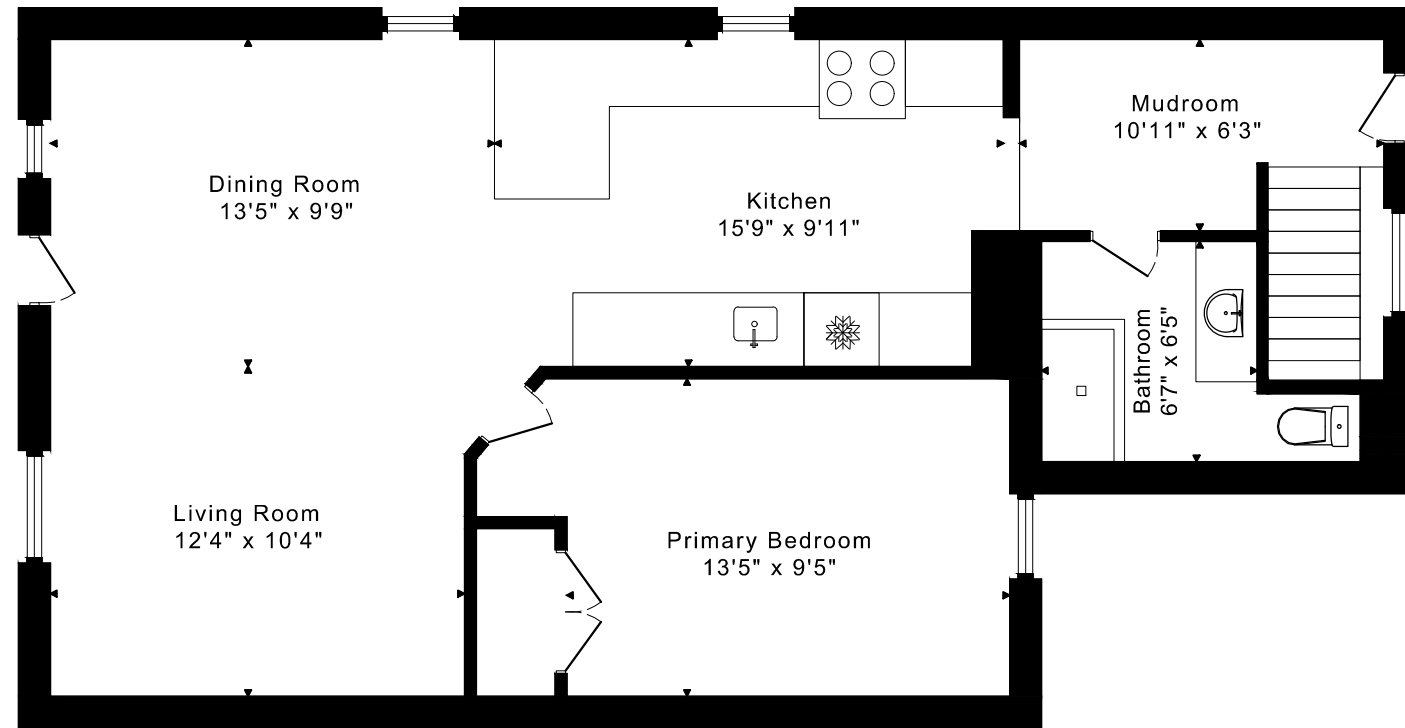

592 WILLARD AVENUE FLOOR PLANS

MAIN FLOOR
865 SQUARE FEET

LOWER FLOOR
865 SQUARE FEET