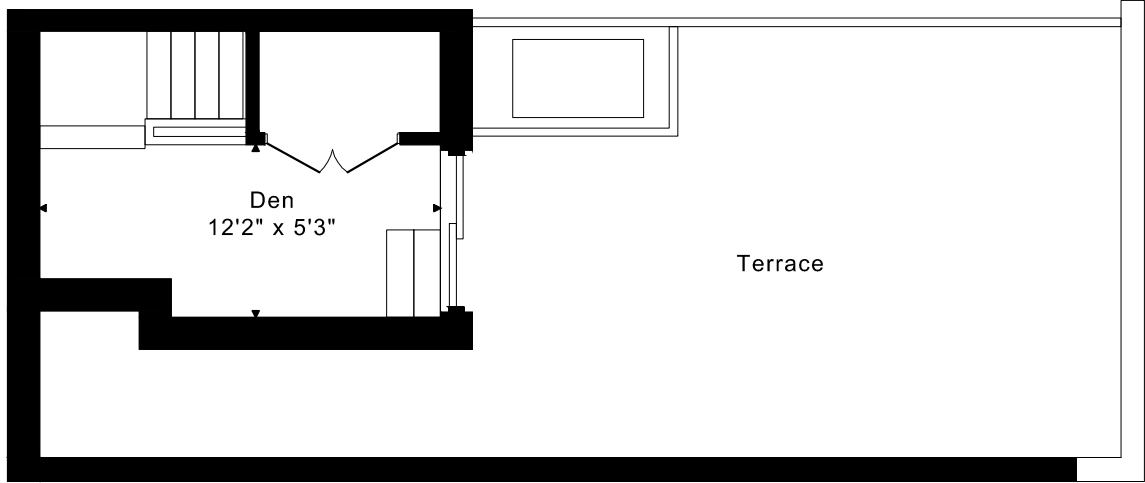

3 ELSIE LANE UNIT 47 FLOOR PLANS

FOURTH FLOOR
150 SQUARE FEET

THIRD FLOOR
520 SQUARE FEET

SECOND FLOOR
520 SQUARE FEET

MAIN FLOOR
520 SQUARE FEET

1710 sq ft

CAPTURED ON: 14 MAY 2022
DIMENSIONS ARE APPROXIMATE AND SHOULD BE CONSIDERED
ILLUSTRATIVE ONLY.