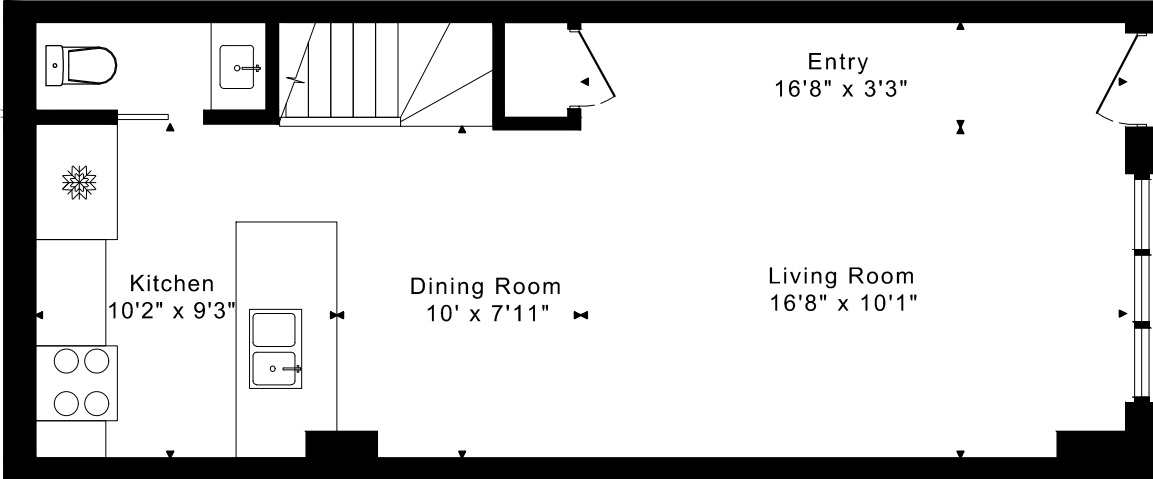

3 ELSIE LANE UNIT 47 FLOOR PLANS

FOURTH FLOOR
150 SQUARE FEET

THIRD FLOOR
520 SQUARE FEET

SECOND FLOOR
520 SQUARE FEET

MAIN FLOOR
520 SQUARE FEET

1710 sq ft

CAPTURED ON: 14 MAY 2022
DIMENSIONS ARE APPROXIMATE AND SHOULD BE CONSIDERED
ILLUSTRATIVE ONLY.