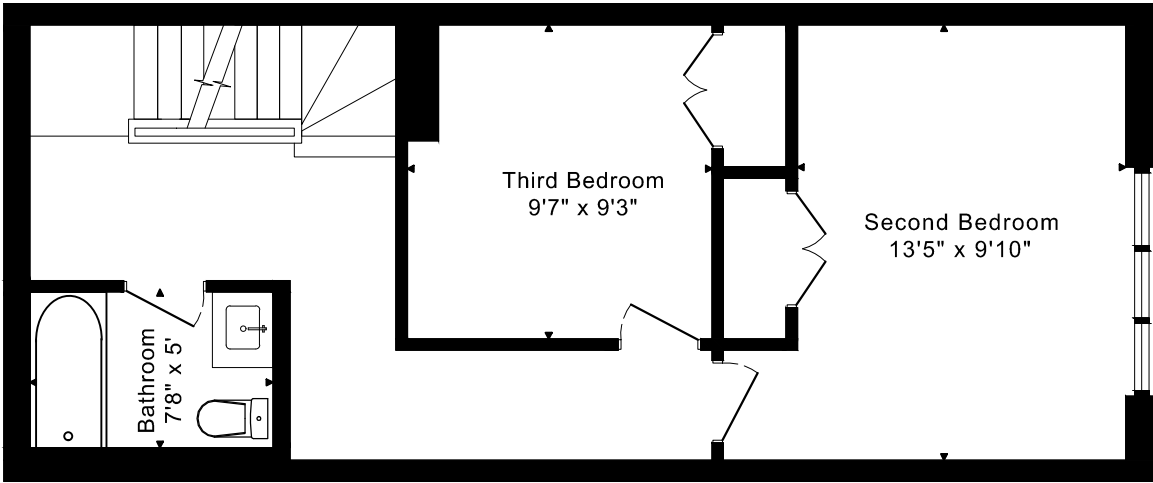

3 ELSIE LANE UNIT 47 FLOOR PLANS

FOURTH FLOOR
150 SQUARE FEET

THIRD FLOOR
520 SQUARE FEET

SECOND FLOOR
520 SQUARE FEET

MAIN FLOOR
520 SQUARE FEET

1710 sq ft

CAPTURED ON: 14 MAY 2022
DIMENSIONS ARE APPROXIMATE AND SHOULD BE CONSIDERED
ILLUSTRATIVE ONLY.