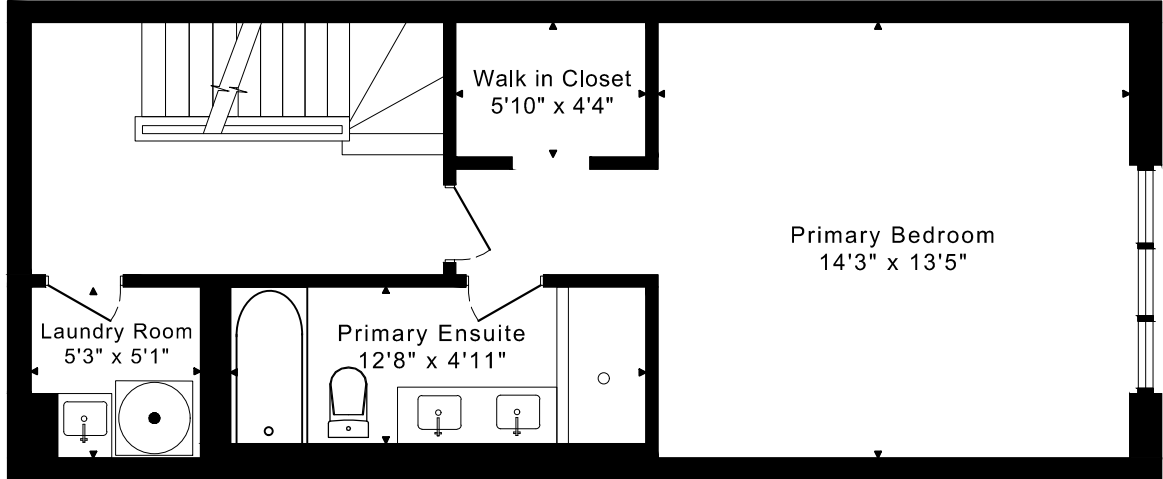

3 ELSIE LANE UNIT 47 FLOOR PLANS

FOURTH FLOOR
150 SQUARE FEET

THIRD FLOOR
520 SQUARE FEET

SECOND FLOOR
520 SQUARE FEET

MAIN FLOOR
520 SQUARE FEET

1710 sq ft

CAPTURED ON: 14 MAY 2022
DIMENSIONS ARE APPROXIMATE AND SHOULD BE CONSIDERED
ILLUSTRATIVE ONLY.