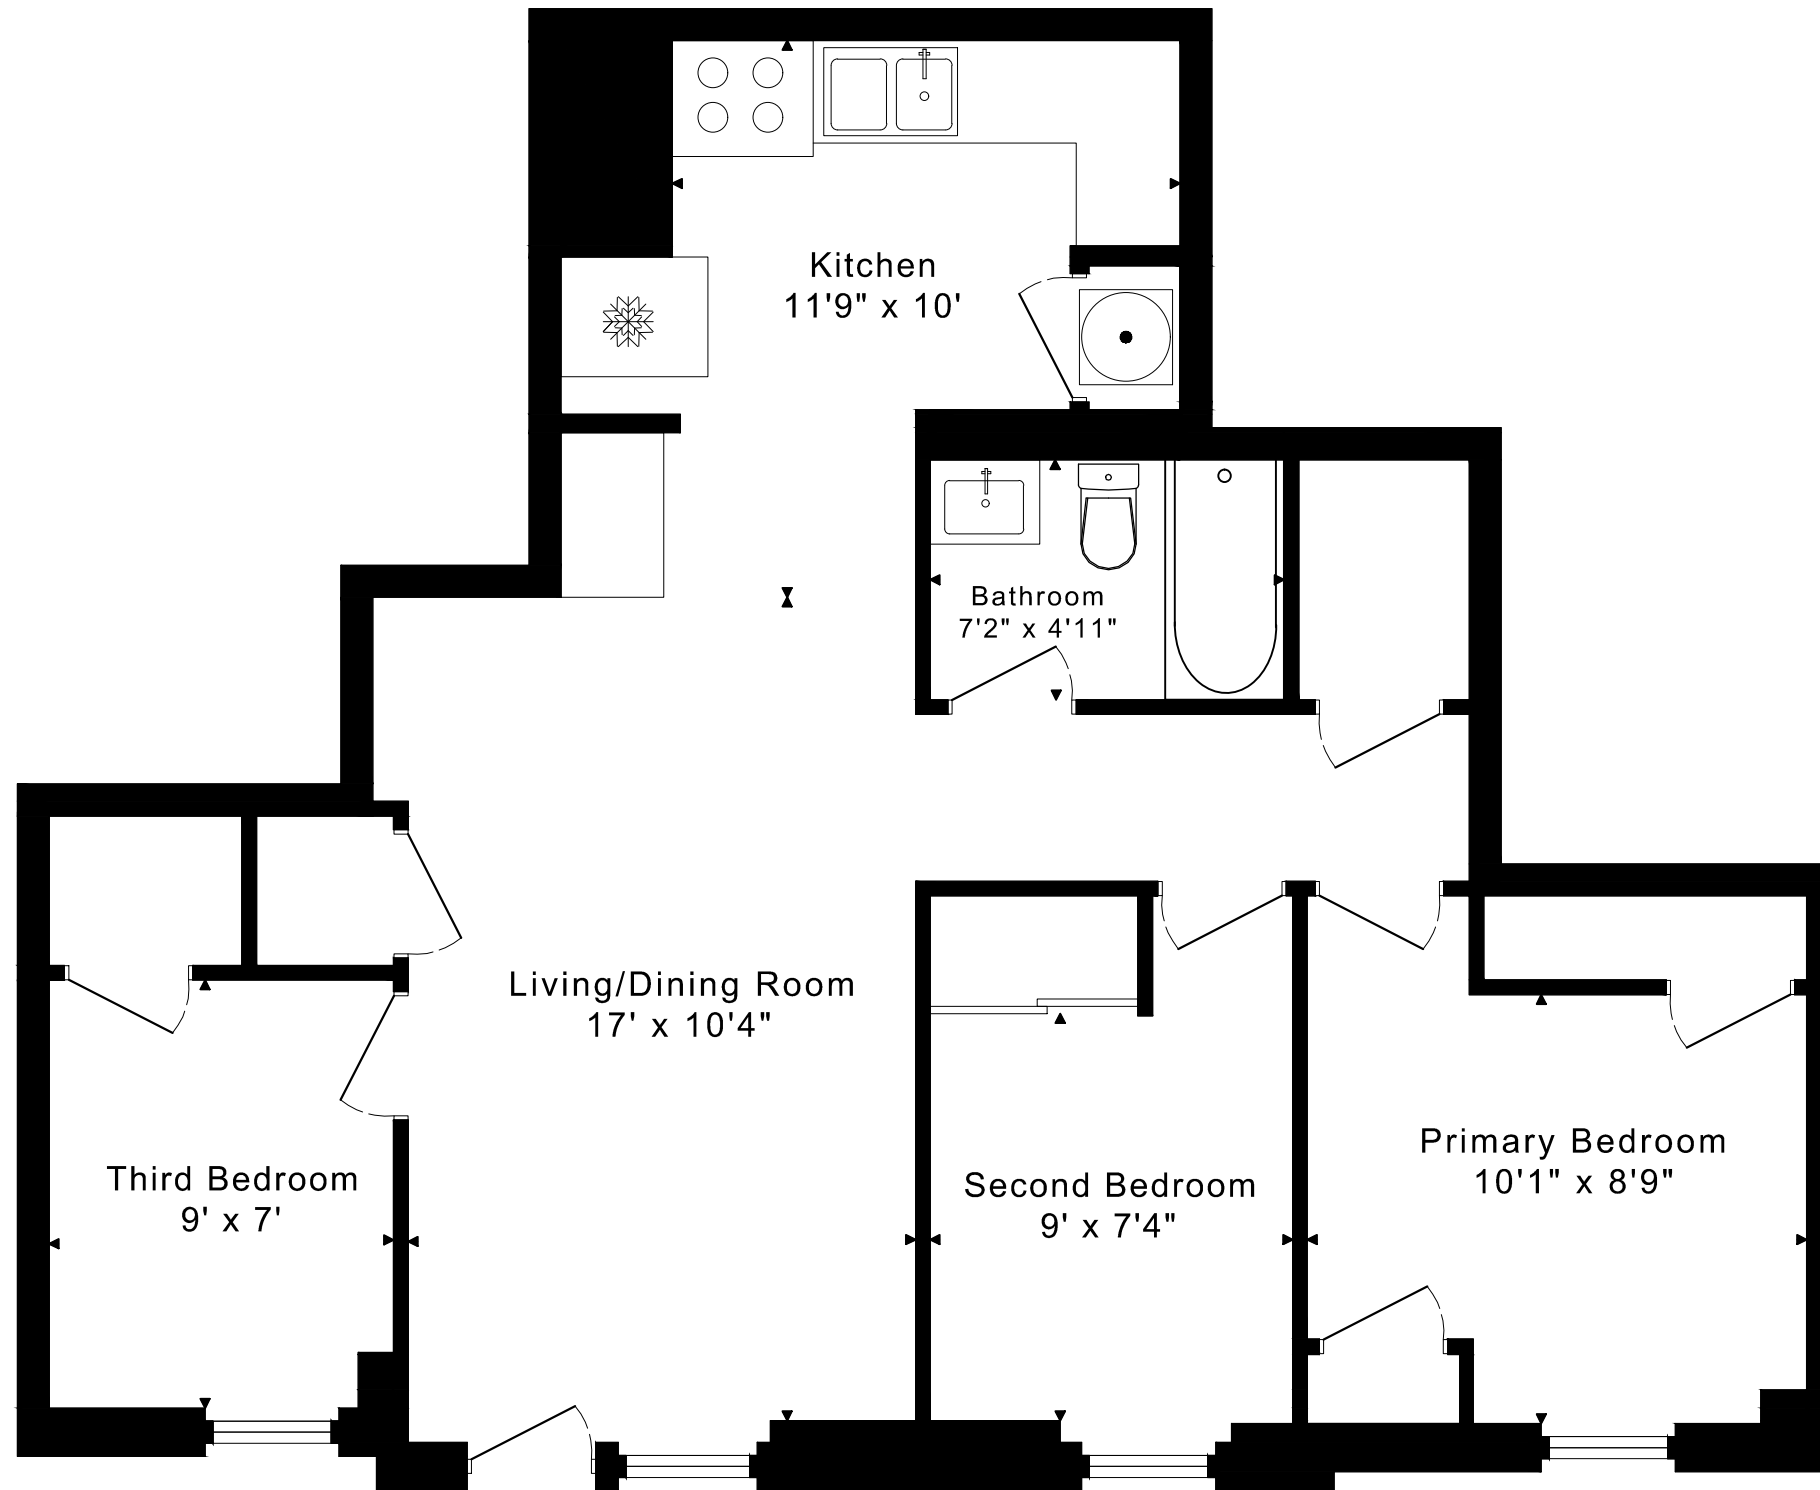

35 CANNIFF STREET UNIT 711 FLOOR PLANS

CAPTURED ON: 7 MAY 2022
DIMENSIONS ARE APPROXIMATE AND SHOULD BE CONSIDERED
ILLUSTRATIVE ONLY.

770 Sq. Ft.