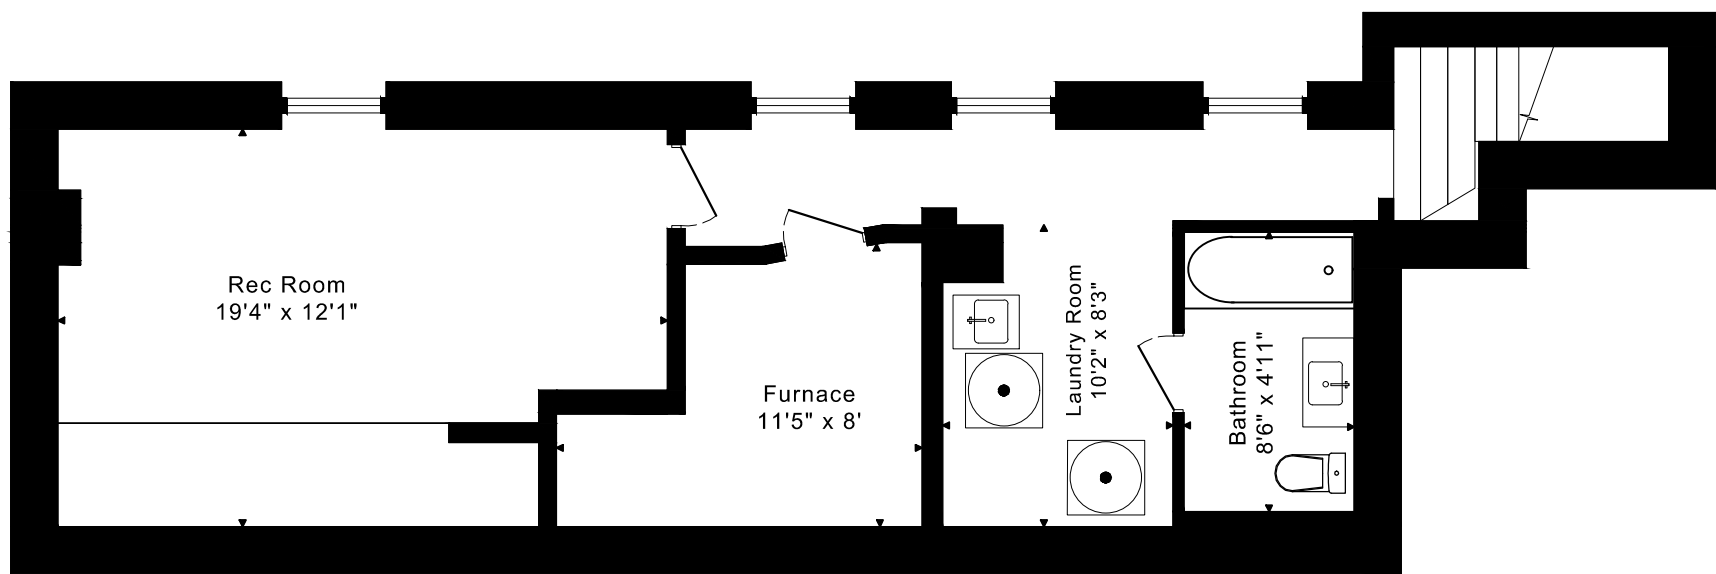

123 BENSON AVENUE FLOOR PLANS

MAIN FLOOR
855 SQUARE FEET

LOWER FLOOR
715 SQUARE FEET

CAPTURED ON: 11 MAY 2022
DIMENSIONS ARE APPROXIMATE AND SHOULD BE CONSIDERED
ILLUSTRATIVE ONLY.

855 sq ft + 715 sq ft
BELOW GRADE