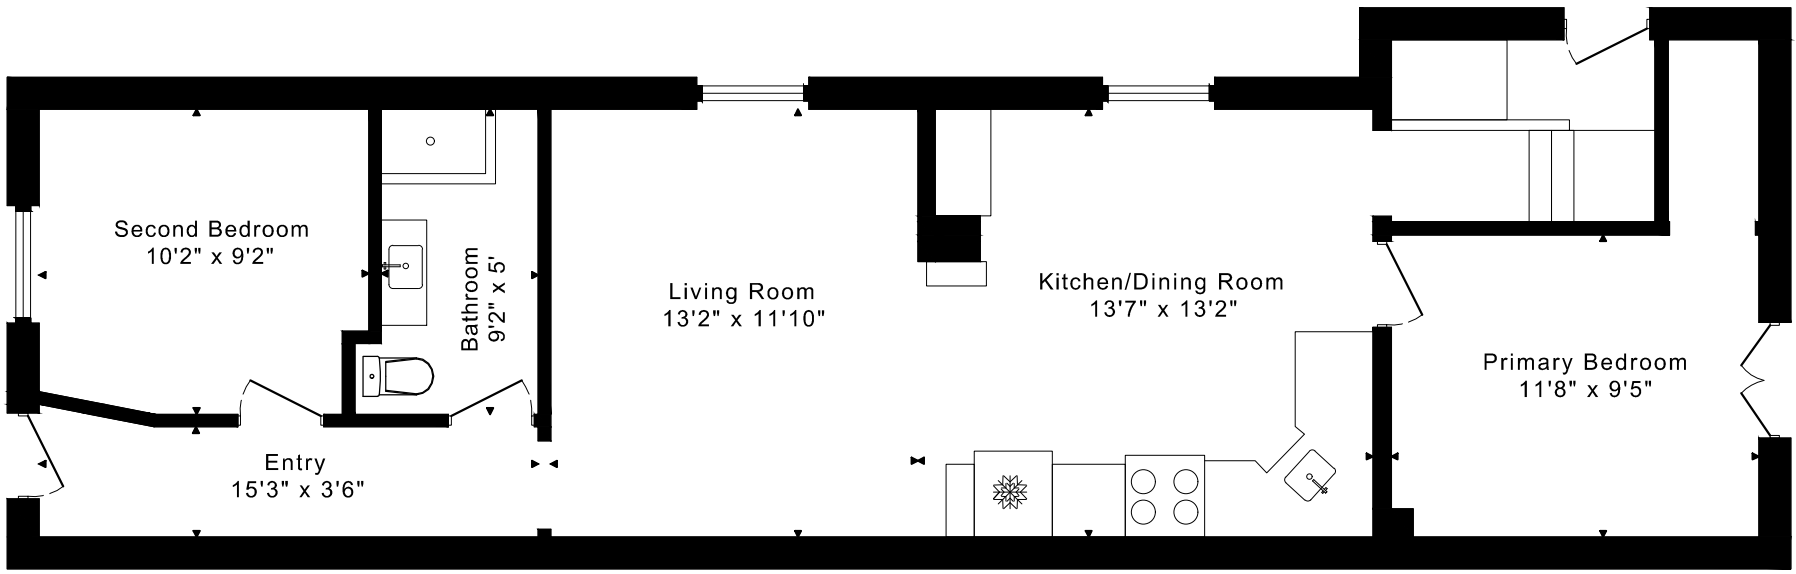

123 BENSON AVENUE FLOOR PLANS

MAIN FLOOR
855 SQUARE FEET

LOWER FLOOR
715 SQUARE FEET

CAPTURED ON: 11 MAY 2022
DIMENSIONS ARE APPROXIMATE AND SHOULD BE CONSIDERED
ILLUSTRATIVE ONLY.

855 sq ft + 715 sq ft
BELOW GRADE