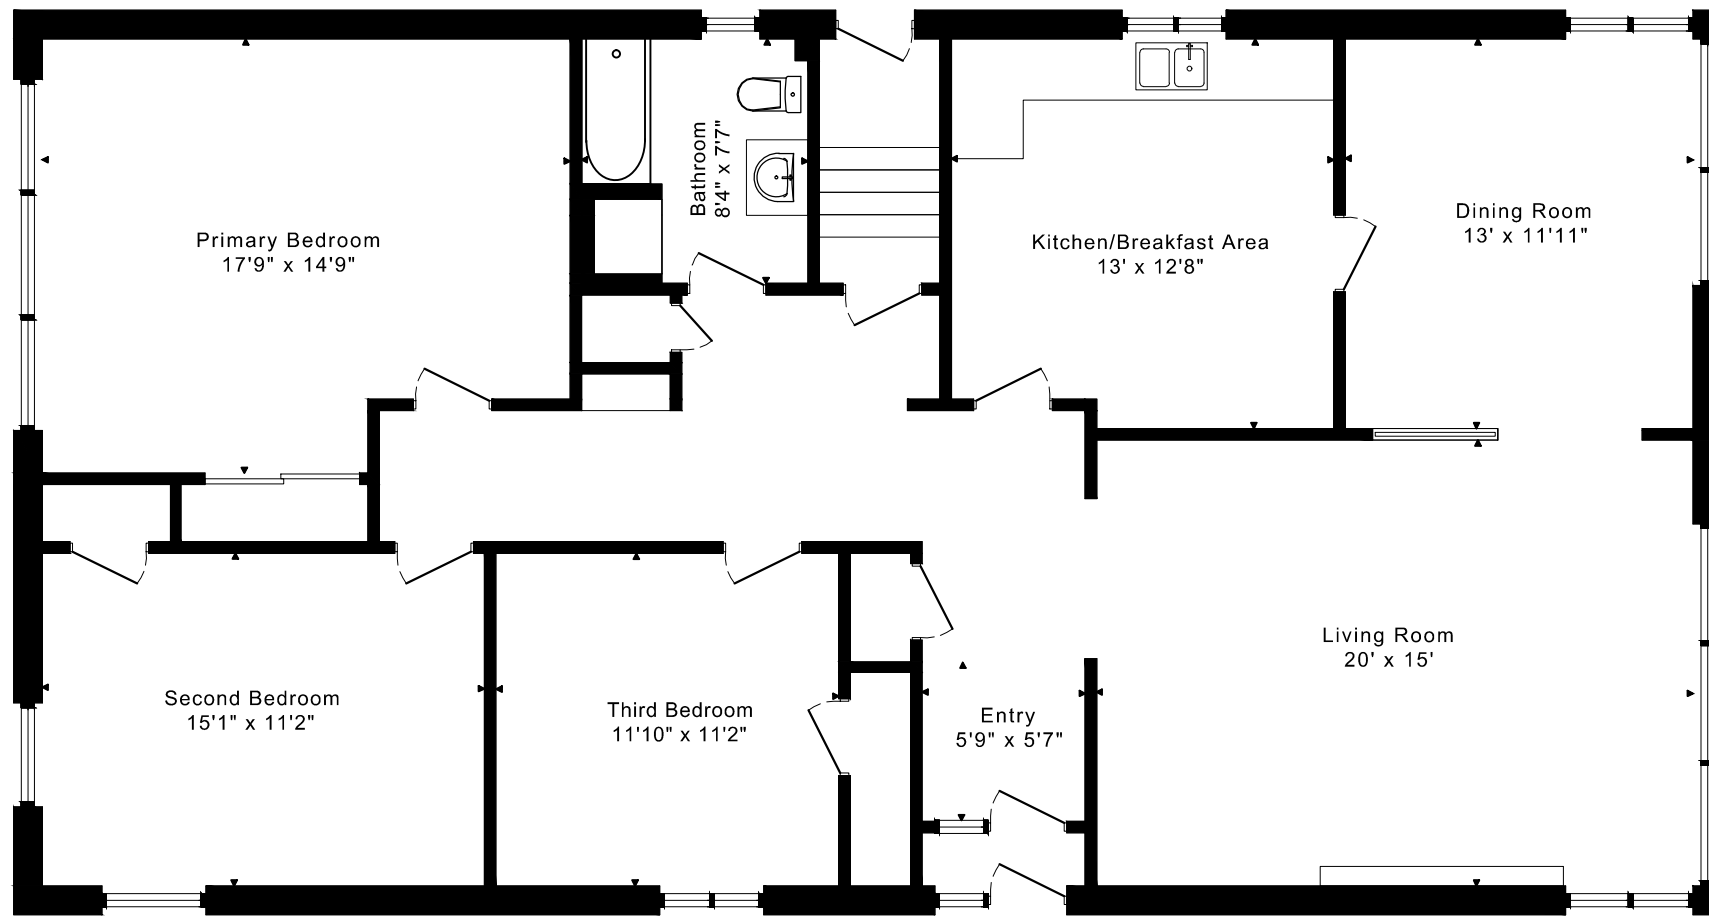

11 ADELPHA DRIVE FLOOR PLANS

MAIN FLOOR
1795 SQUARE FEET

LOWER FLOOR
1795 SQUARE FEET

1795 sq ft + 1795 sq ft
BELOW GRADE