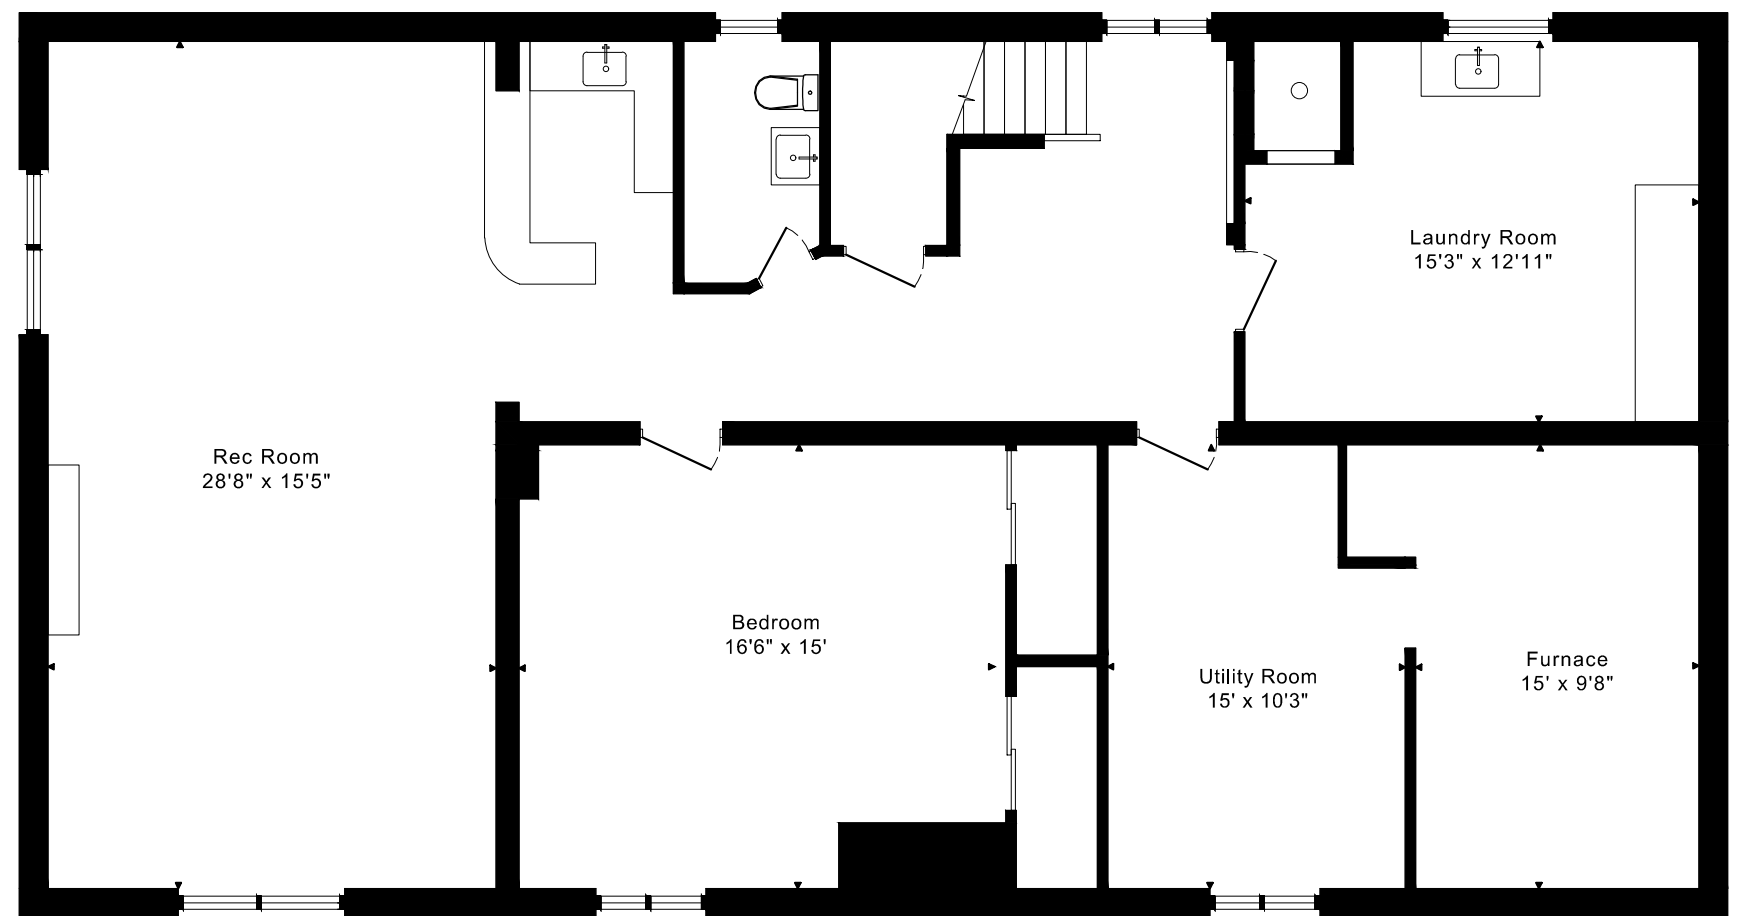

11 ADELPHA DRIVE FLOOR PLANS

MAIN FLOOR
1795 SQUARE FEET

LOWER FLOOR
1795 SQUARE FEET

1795 sq ft + 1795 sq ft
BELOW GRADE