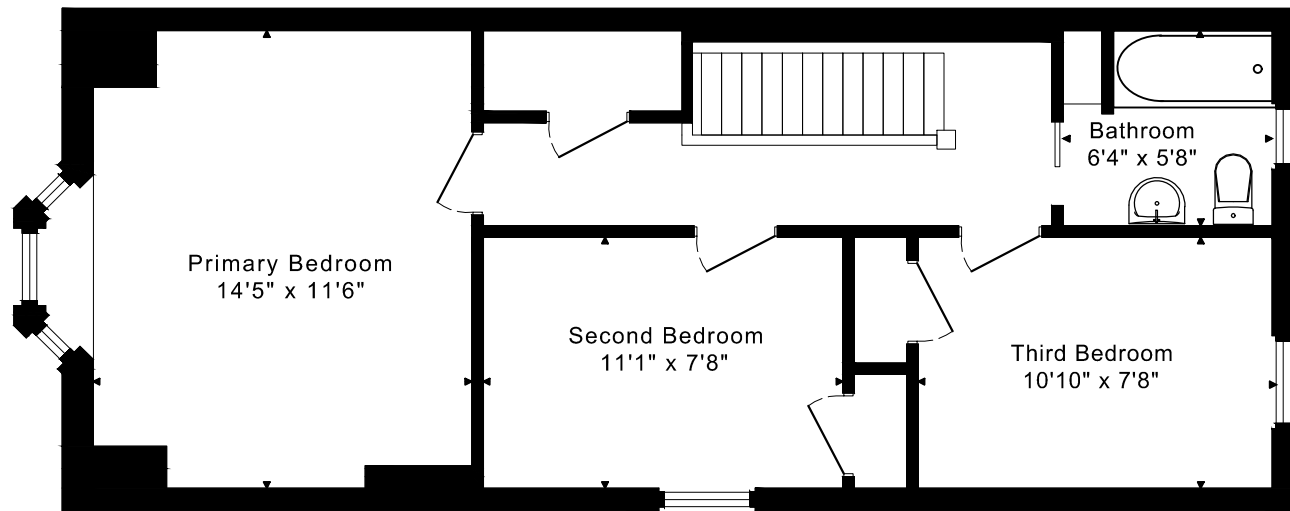

# 66 WAYLAND AVENUE FLOOR PLANS

**SECOND FLOOR**  
585 SQUARE FEET

**MAIN FLOOR**  
625 SQUARE FEET

**LOWER FLOOR**  
625 SQUARE FEET