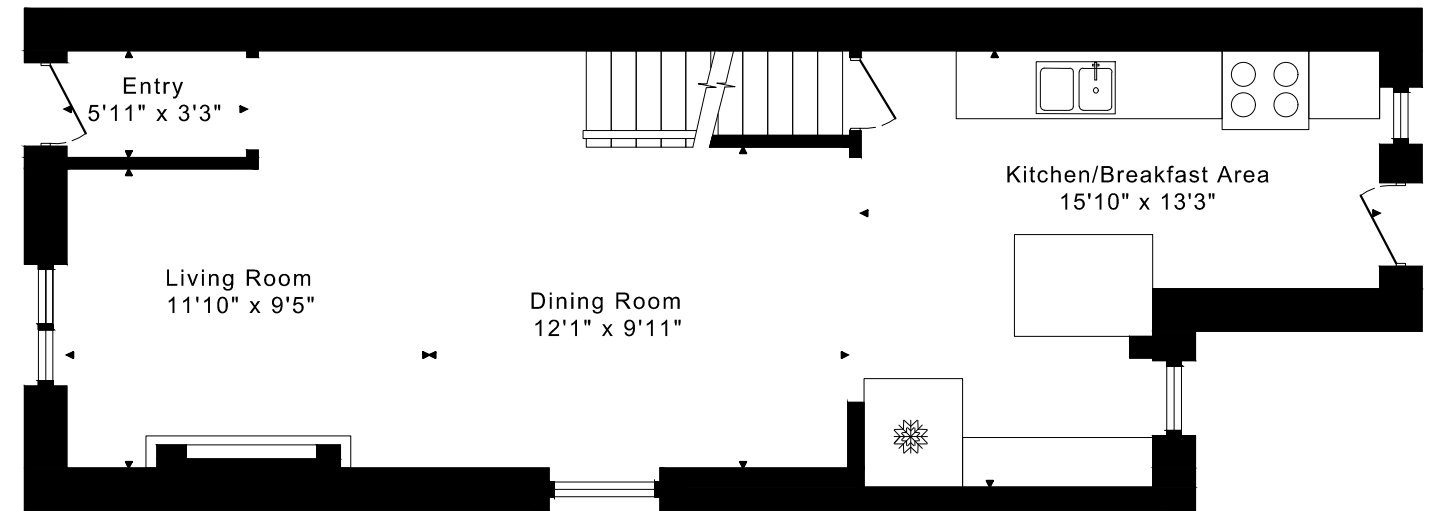

# 66 WAYLAND AVENUE FLOOR PLANS

**SECOND FLOOR**  
585 SQUARE FEET

**MAIN FLOOR**  
625 SQUARE FEET

**LOWER FLOOR**  
625 SQUARE FEET