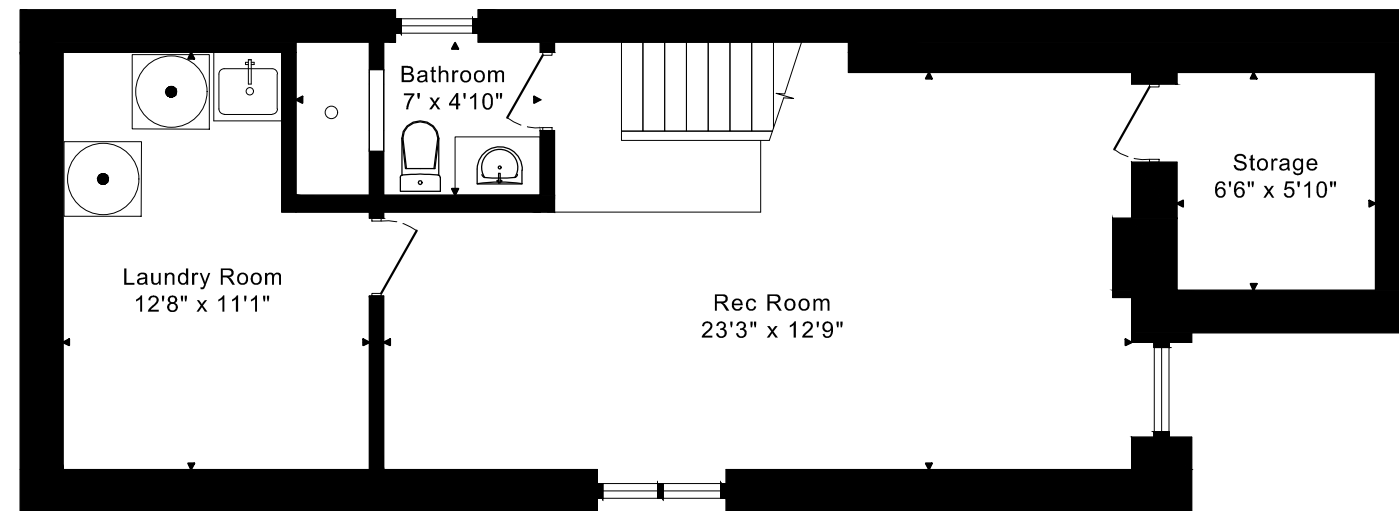

# 66 WAYLAND AVENUE FLOOR PLANS

**SECOND FLOOR**  
585 SQUARE FEET

**MAIN FLOOR**  
625 SQUARE FEET

**LOWER FLOOR**  
625 SQUARE FEET