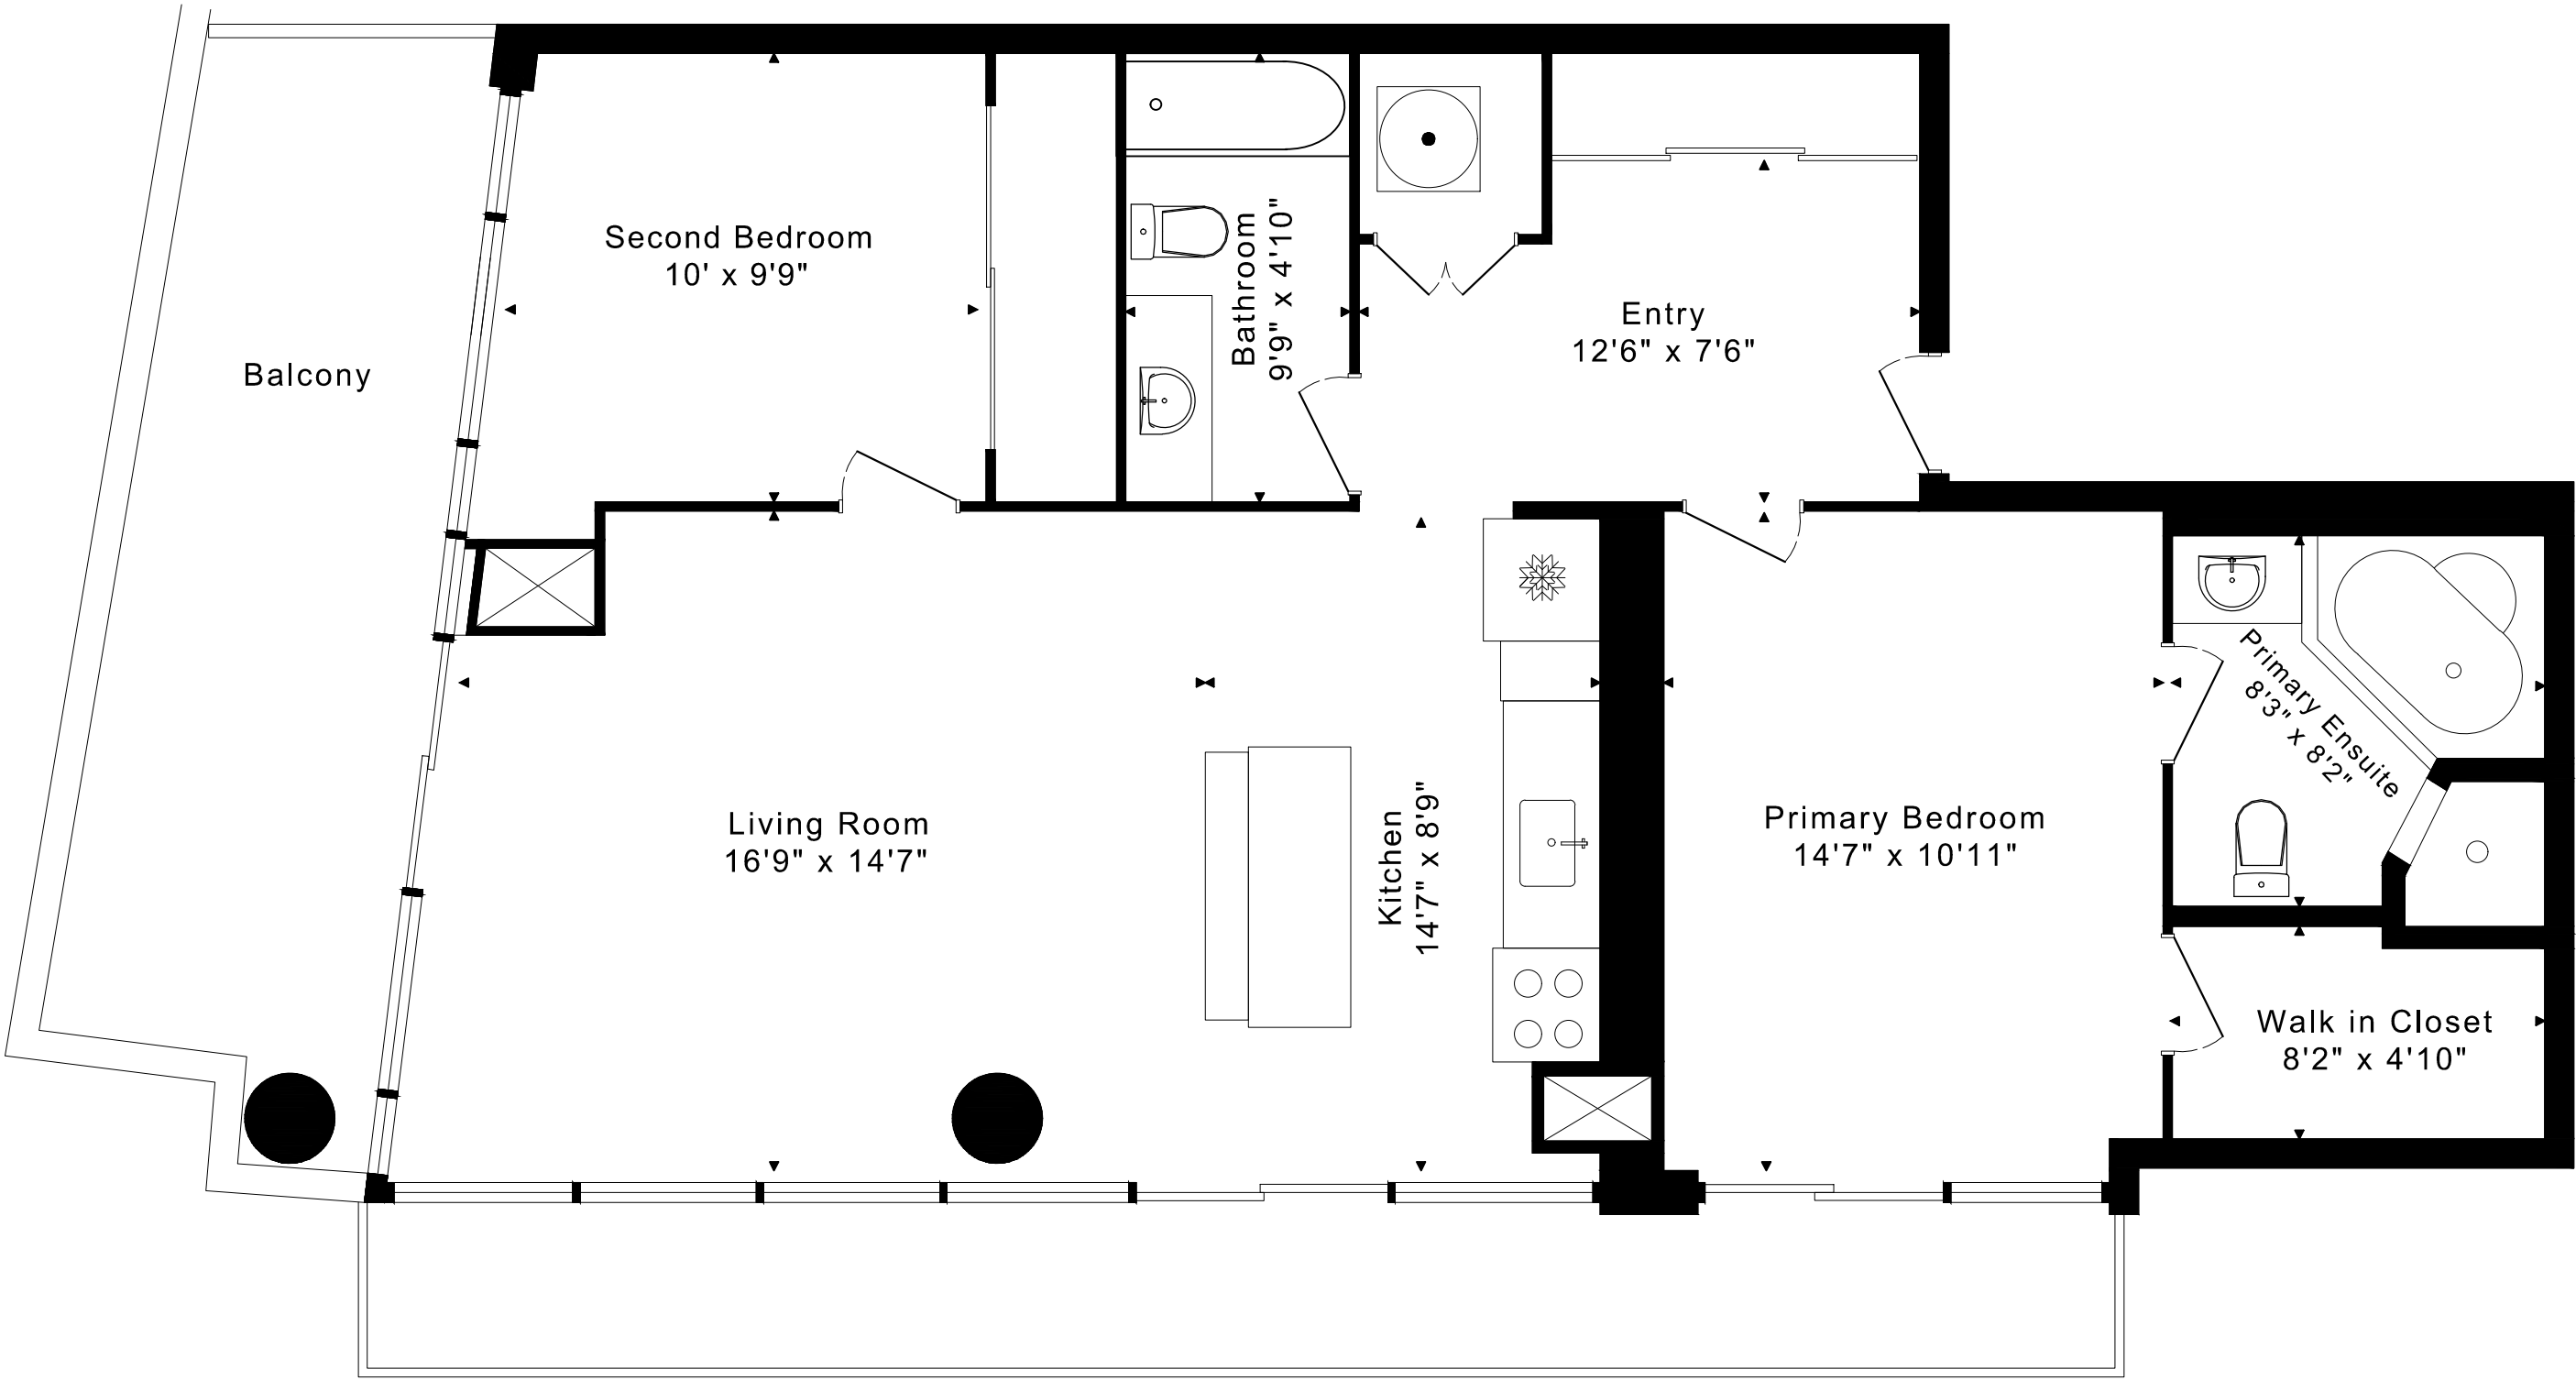

5101 DUNDAS STREET WEST UNIT PH1 FLOOR PLANS

1095 Sq. Ft.+ Balcony

CAPTURED ON: 17 MAR 2022
DIMENSIONS ARE APPROXIMATE AND SHOULD BE CONSIDERED
ILLUSTRATIVE ONLY.