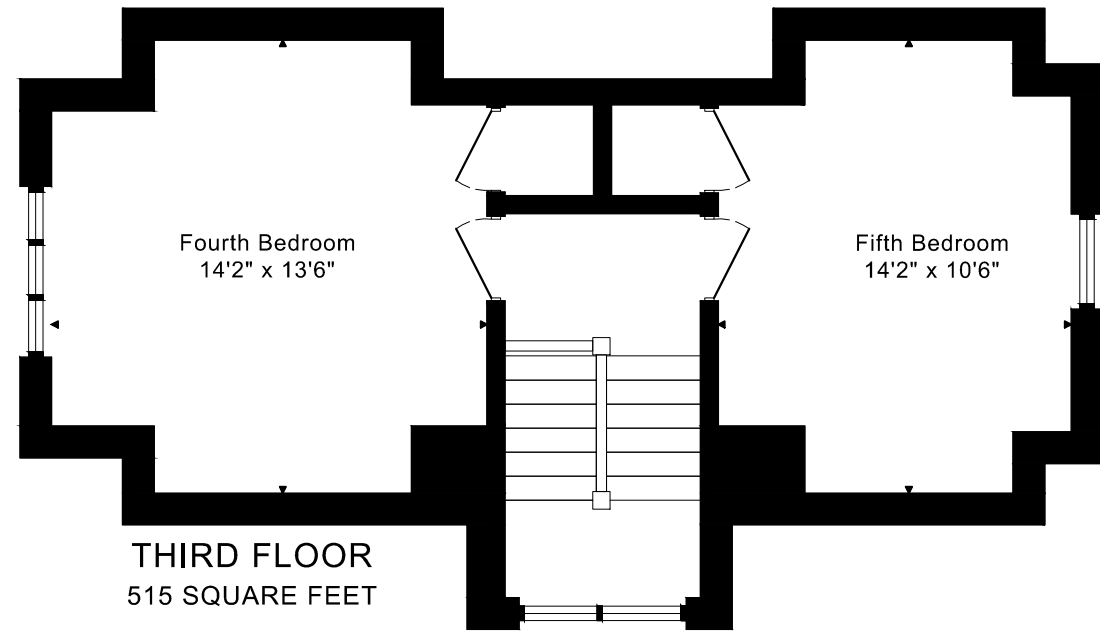

102 GOTHIC AVENUE FLOOR PLANS

2330 sq ft + 955 sq ft
BELOW GRADE