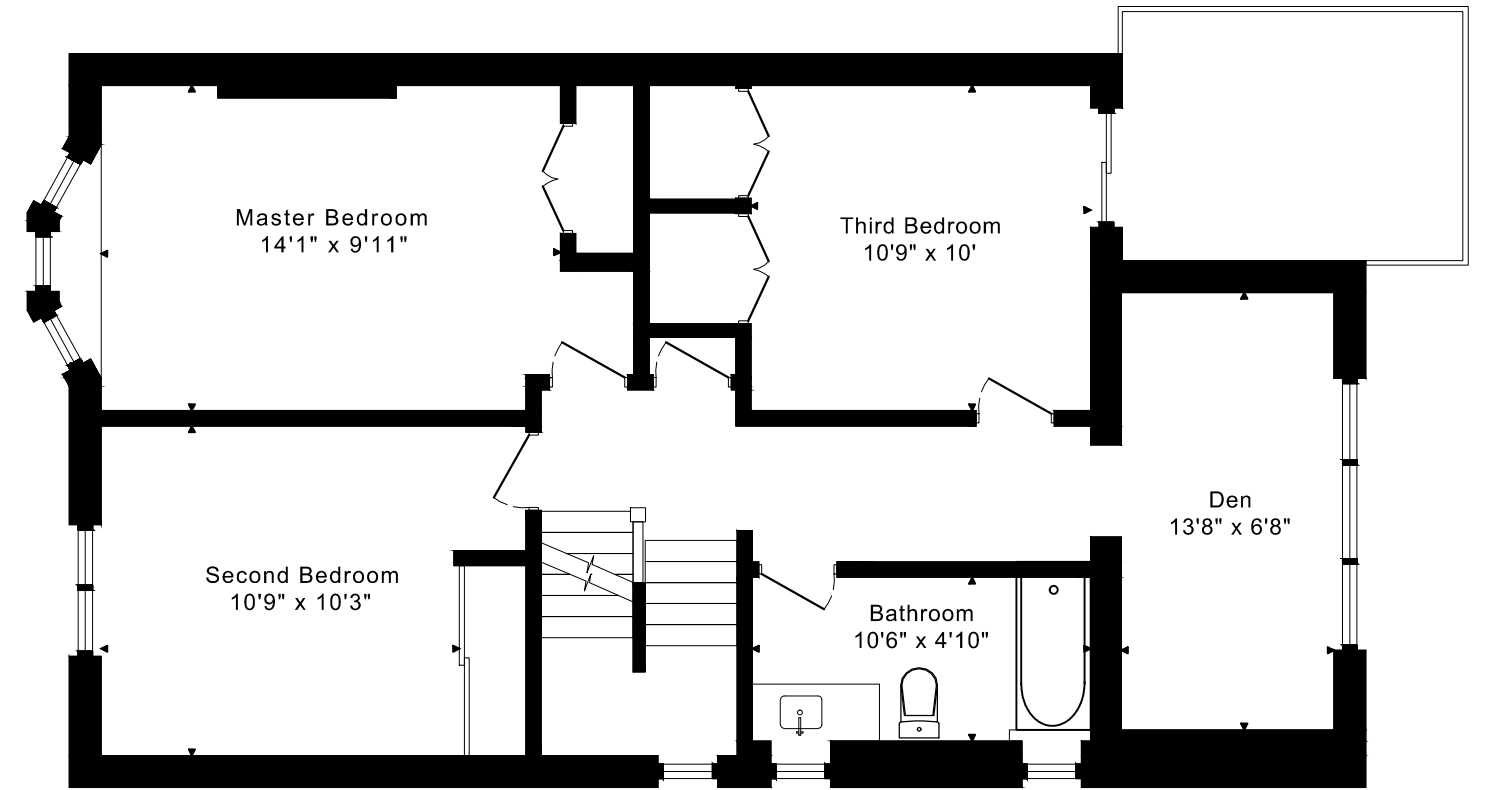

102 GOTHIC AVENUE FLOOR PLANS

2330 sq ft + 955 sq ft
BELOW GRADE