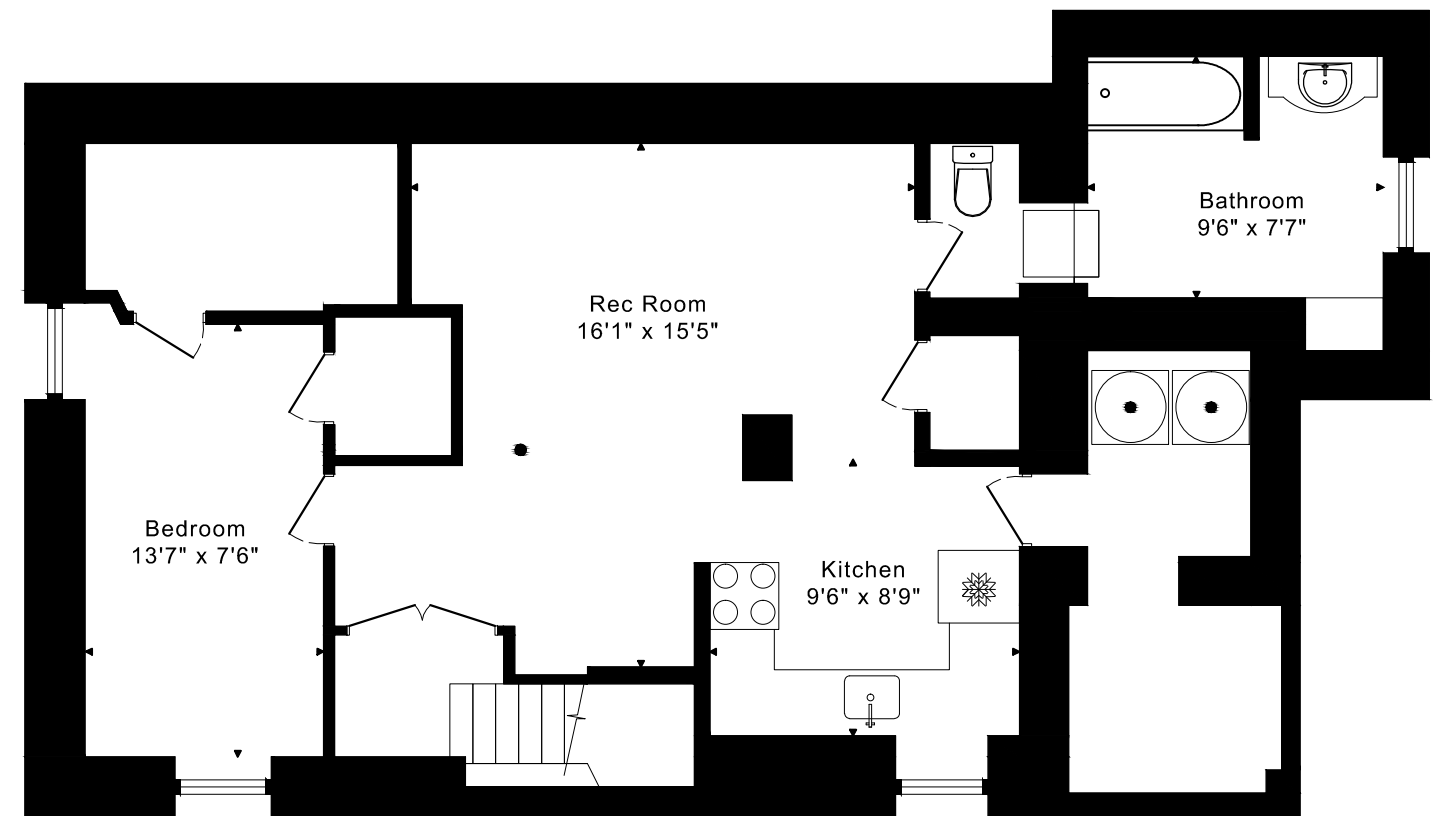

102 GOTHIC AVENUE FLOOR PLANS

2330 sq ft + 955 sq ft
BELOW GRADE