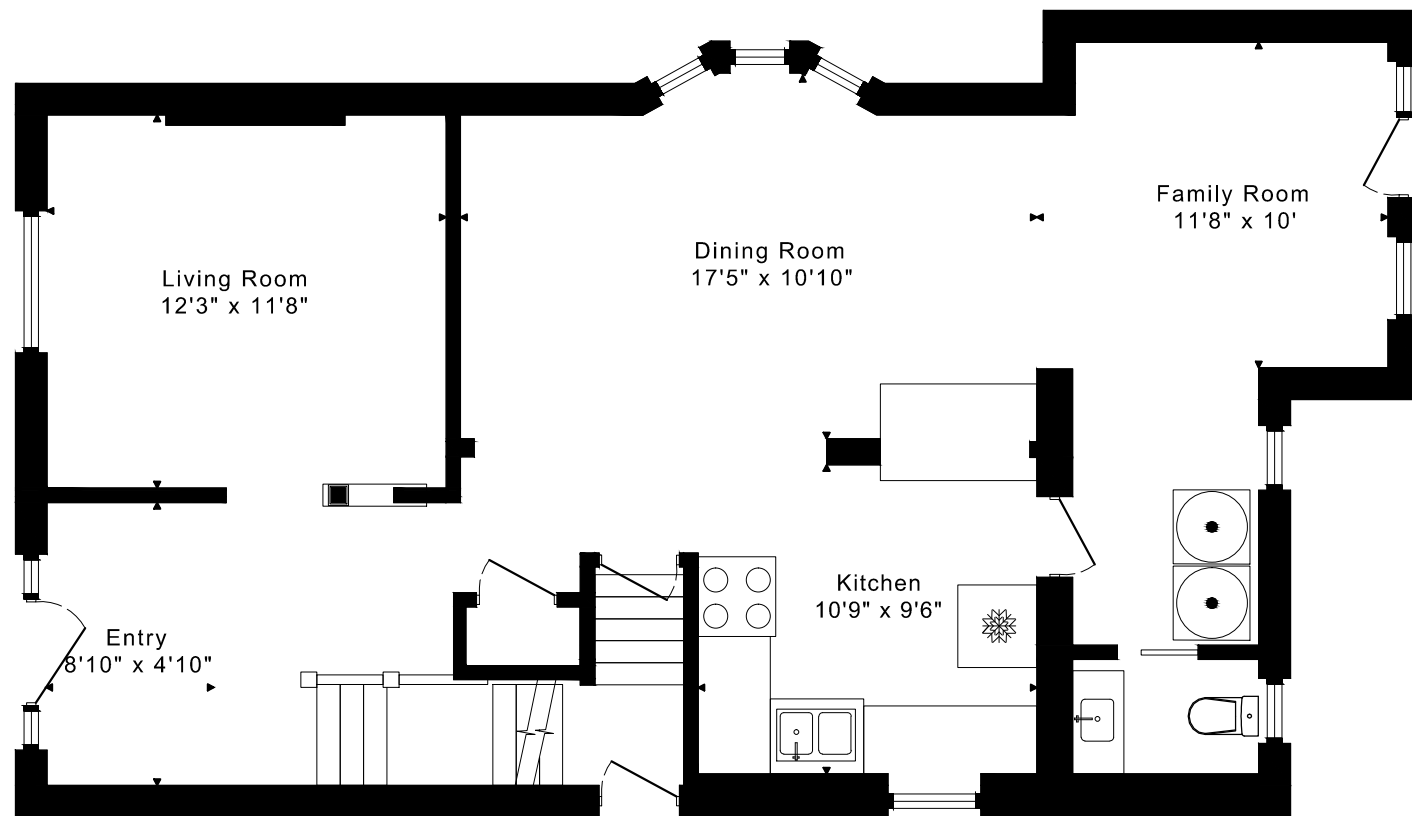

102 GOTHIC AVENUE FLOOR PLANS

2330 sq ft + 955 sq ft
BELOW GRADE