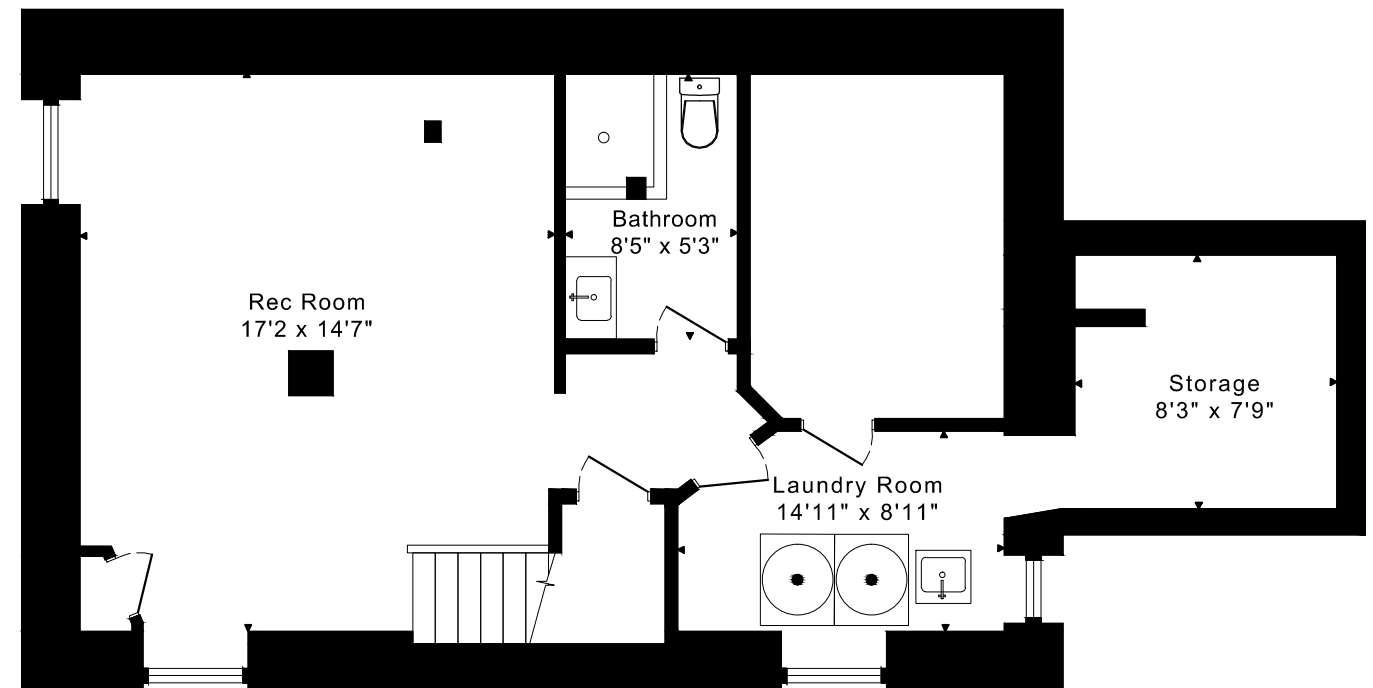

# 82 GOTHIC AVENUE FLOOR PLANS

**THIRD FLOOR**  
535 SQUARE FEET

**SECOND FLOOR**  
675 SQUARE FEET

**MAIN FLOOR**  
765 SQUARE FEET

**LOWER FLOOR**  
765 SQUARE FEET

1975 sq ft + 765 sq ft  
BELOW GRADE