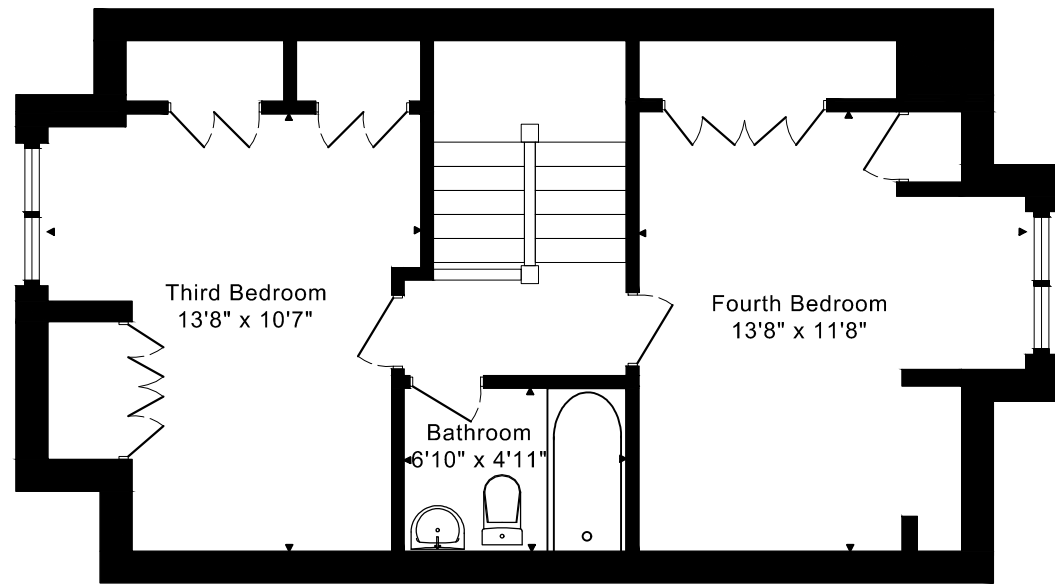

# 82 GOTHIC AVENUE FLOOR PLANS

**THIRD FLOOR**  
535 SQUARE FEET

**SECOND FLOOR**  
675 SQUARE FEET

**MAIN FLOOR**  
765 SQUARE FEET

**LOWER FLOOR**  
765 SQUARE FEET

1975 sq ft + 765 sq ft  
BELOW GRADE