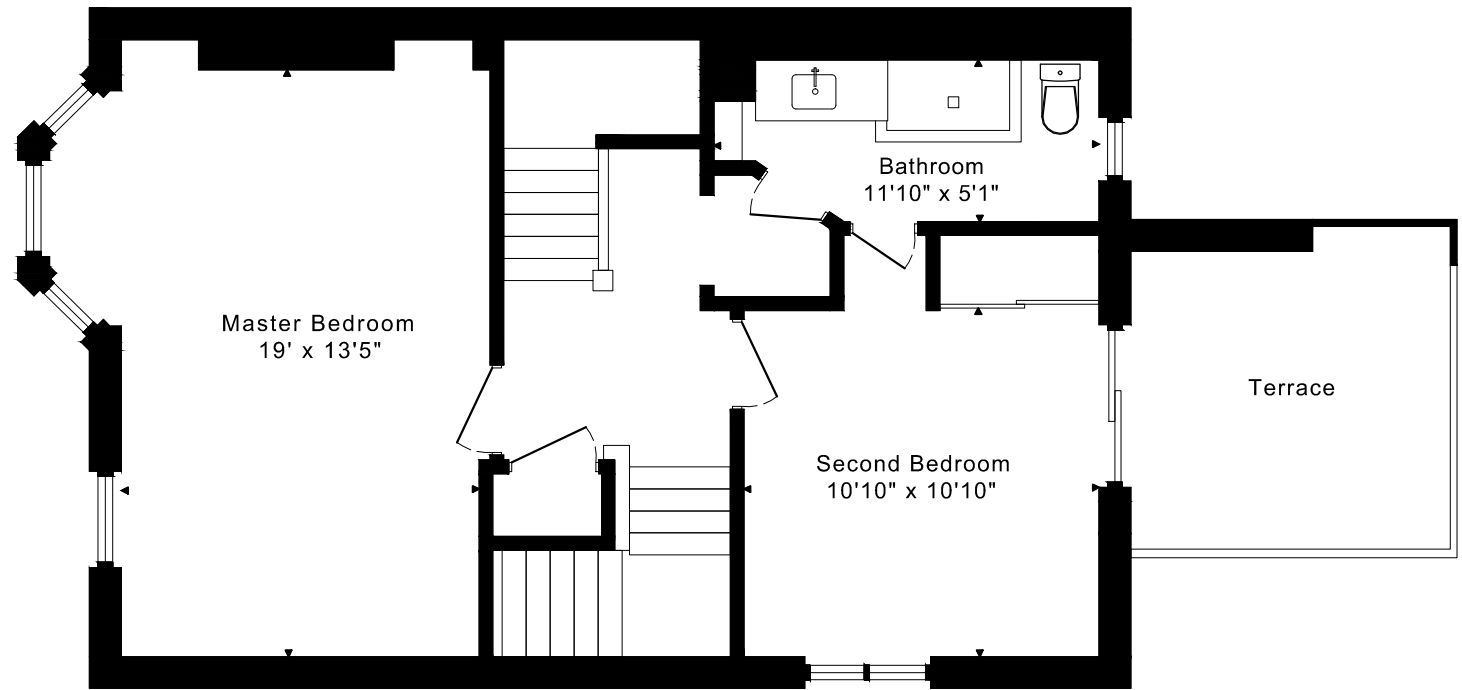

# 82 GOTHIC AVENUE FLOOR PLANS

**THIRD FLOOR**  
535 SQUARE FEET

**SECOND FLOOR**  
675 SQUARE FEET

**MAIN FLOOR**  
765 SQUARE FEET

**LOWER FLOOR**  
765 SQUARE FEET

1975 sq ft + 765 sq ft  
BELOW GRADE