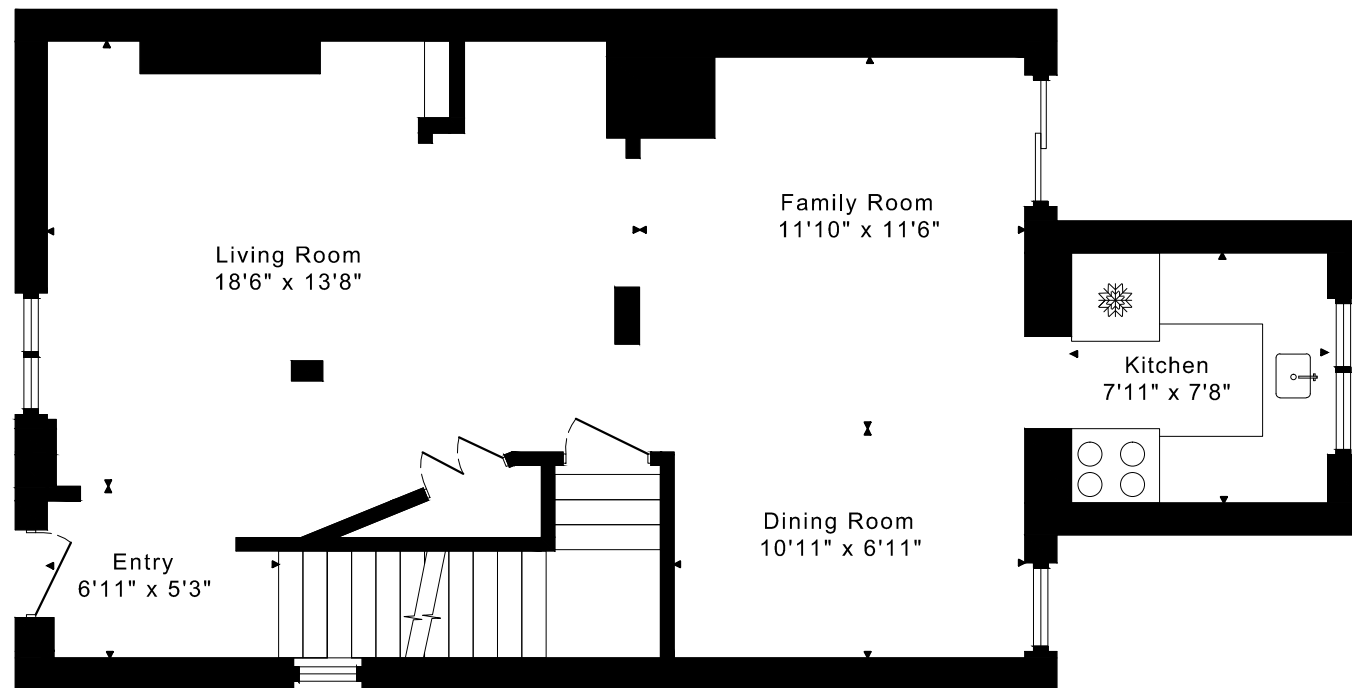

# 82 GOTHIC AVENUE FLOOR PLANS

**THIRD FLOOR**  
535 SQUARE FEET

**SECOND FLOOR**  
675 SQUARE FEET

**MAIN FLOOR**  
765 SQUARE FEET

**LOWER FLOOR**  
765 SQUARE FEET

1975 sq ft + 765 sq ft  
BELOW GRADE