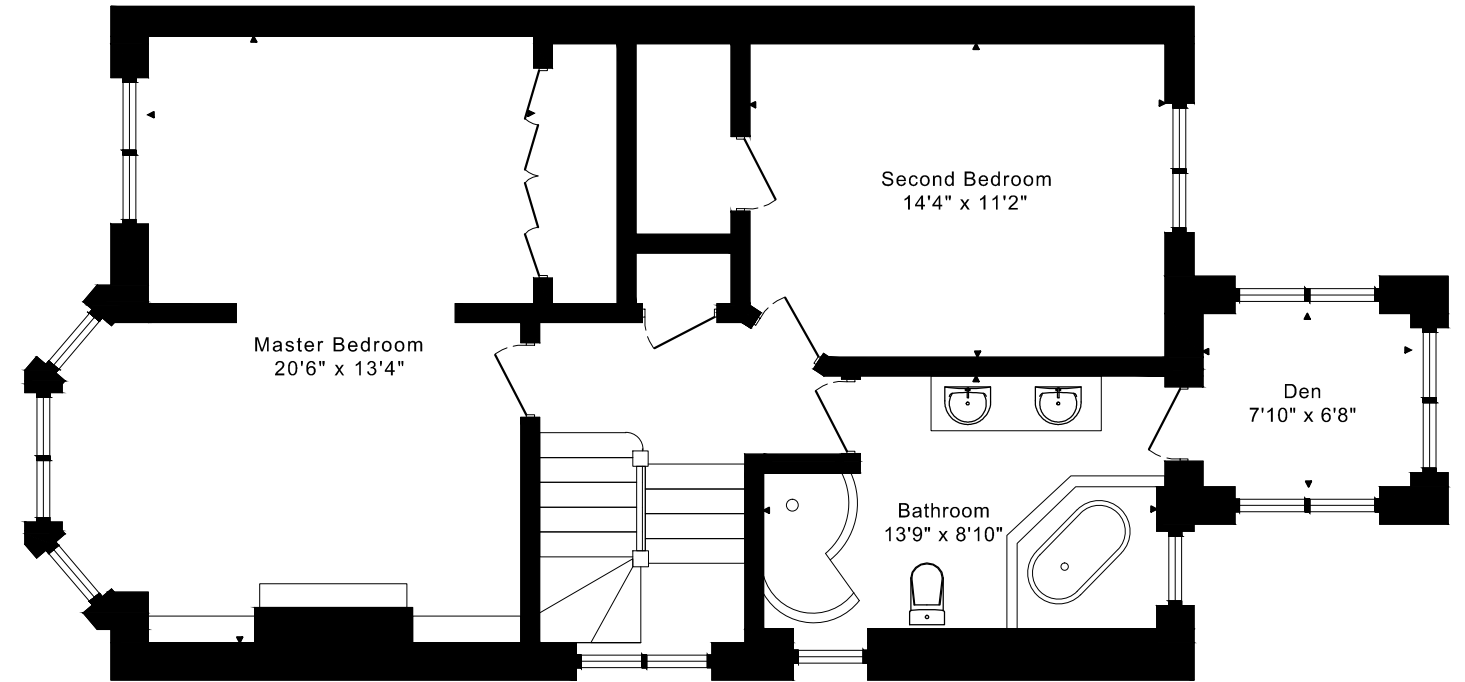

# 42 INDIAN TRAIL FLOOR PLANS

**THIRD FLOOR**  
815 SQUARE FEET

**SECOND FLOOR**  
1005 SQUARE FEET

**MAIN FLOOR**  
1005 SQUARE FEET

**LOWER FLOOR**  
1005 SQUARE FEET

2825 sq ft + 1005 sq ft  
**BELOW GRADE**

CAPTURED ON: 21 SEP 2020  
DIMENSIONS ARE APPROXIMATE AND SHOULD BE CONSIDERED  
ILLUSTRATIVE ONLY.