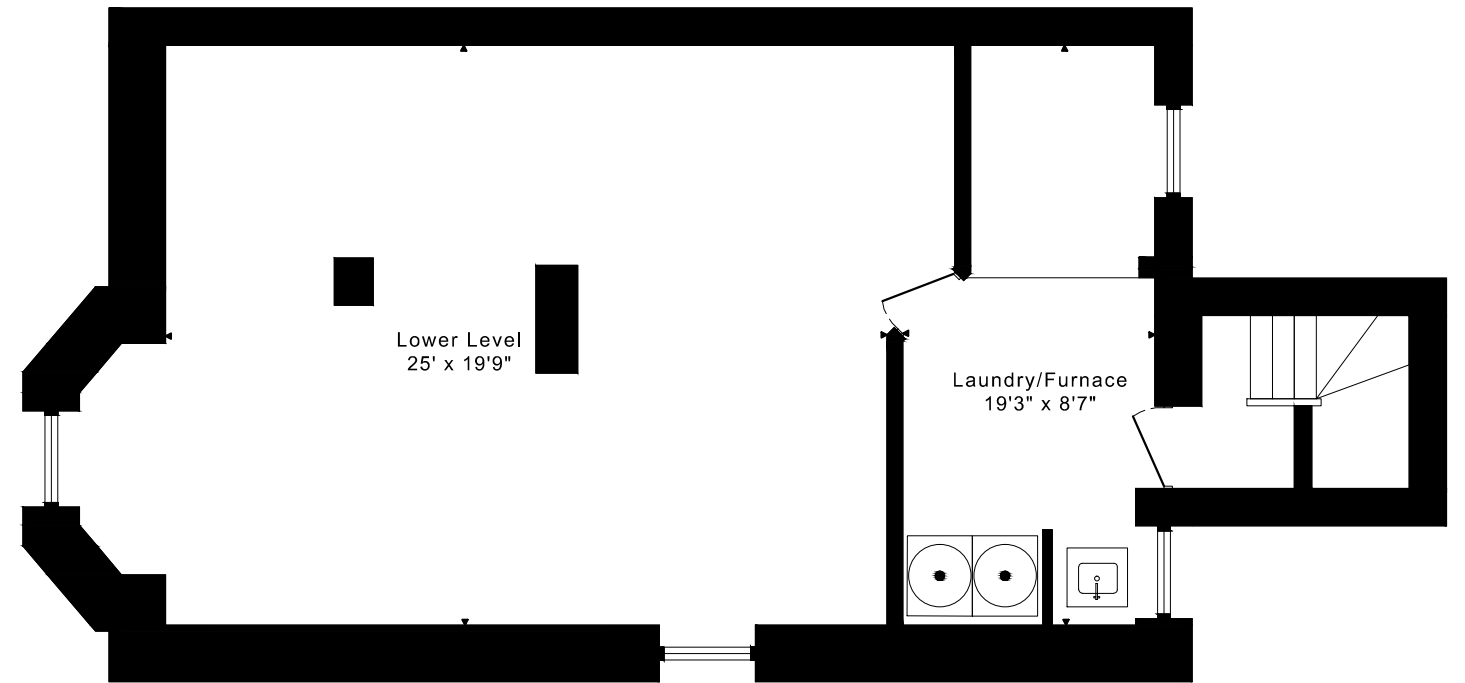

# 42 INDIAN TRAIL FLOOR PLANS

**THIRD FLOOR**  
815 SQUARE FEET

**SECOND FLOOR**  
1005 SQUARE FEET

**MAIN FLOOR**  
1005 SQUARE FEET

**LOWER FLOOR**  
1005 SQUARE FEET

2825 sq ft + 1005 sq ft  
**BELOW GRADE**

CAPTURED ON: 21 SEP 2020  
DIMENSIONS ARE APPROXIMATE AND SHOULD BE CONSIDERED  
ILLUSTRATIVE ONLY.