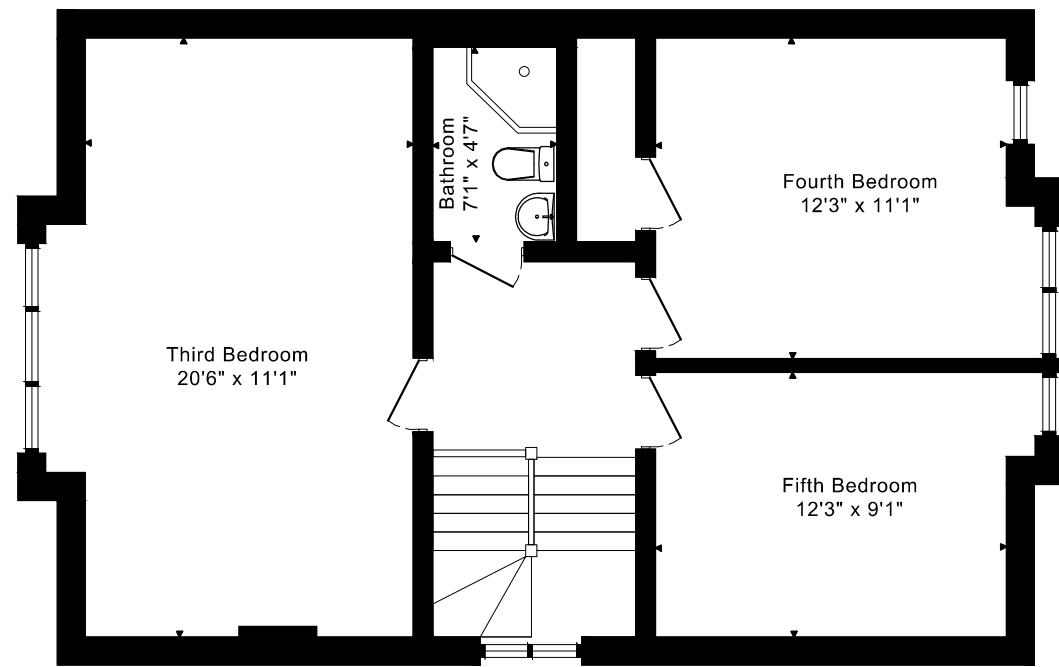

# 42 INDIAN TRAIL FLOOR PLANS

**THIRD FLOOR**  
815 SQUARE FEET

**SECOND FLOOR**  
1005 SQUARE FEET

**MAIN FLOOR**  
1005 SQUARE FEET

**LOWER FLOOR**  
1005 SQUARE FEET

2825 sq ft + 1005 sq ft  
**BELOW GRADE**

CAPTURED ON: 21 SEP 2020  
DIMENSIONS ARE APPROXIMATE AND SHOULD BE CONSIDERED  
ILLUSTRATIVE ONLY.