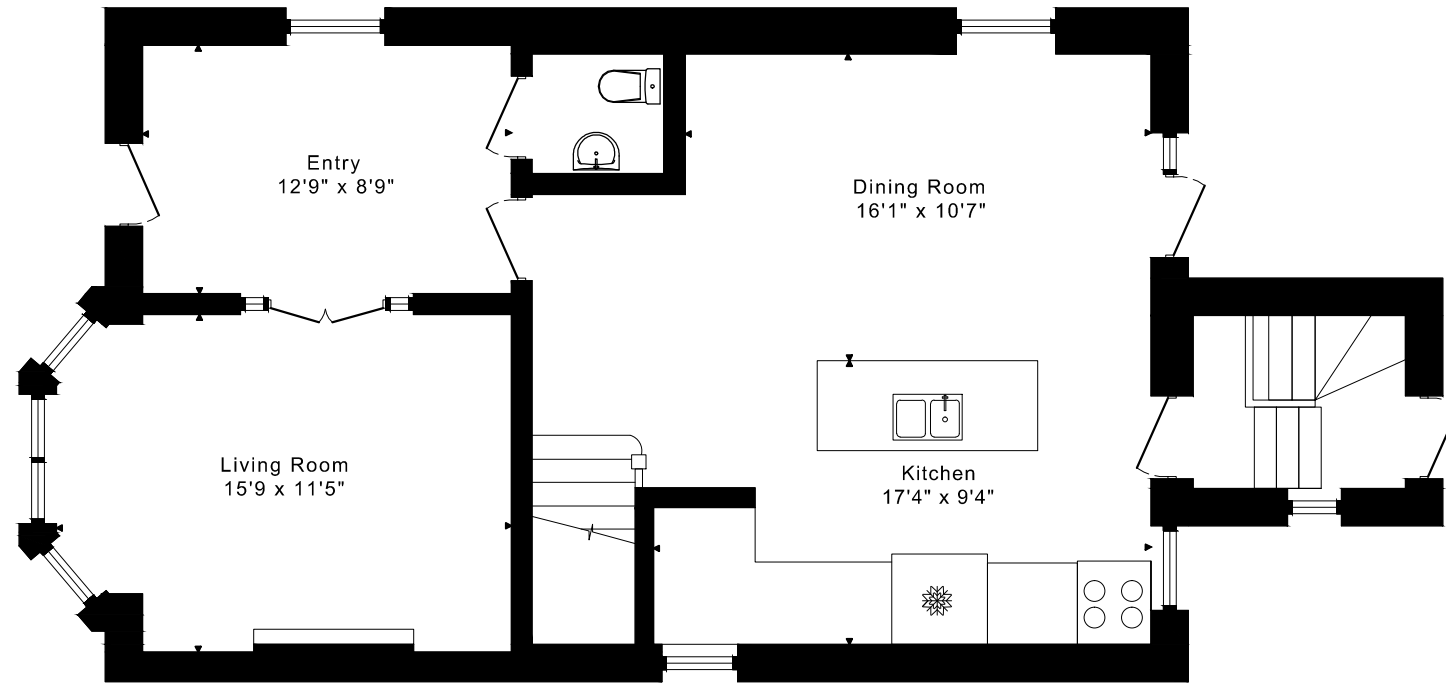

# 42 INDIAN TRAIL FLOOR PLANS

**THIRD FLOOR**  
815 SQUARE FEET

**SECOND FLOOR**  
1005 SQUARE FEET

**MAIN FLOOR**  
1005 SQUARE FEET

**LOWER FLOOR**  
1005 SQUARE FEET

2825 sq ft + 1005 sq ft  
**BELOW GRADE**

CAPTURED ON: 21 SEP 2020  
DIMENSIONS ARE APPROXIMATE AND SHOULD BE CONSIDERED  
ILLUSTRATIVE ONLY.