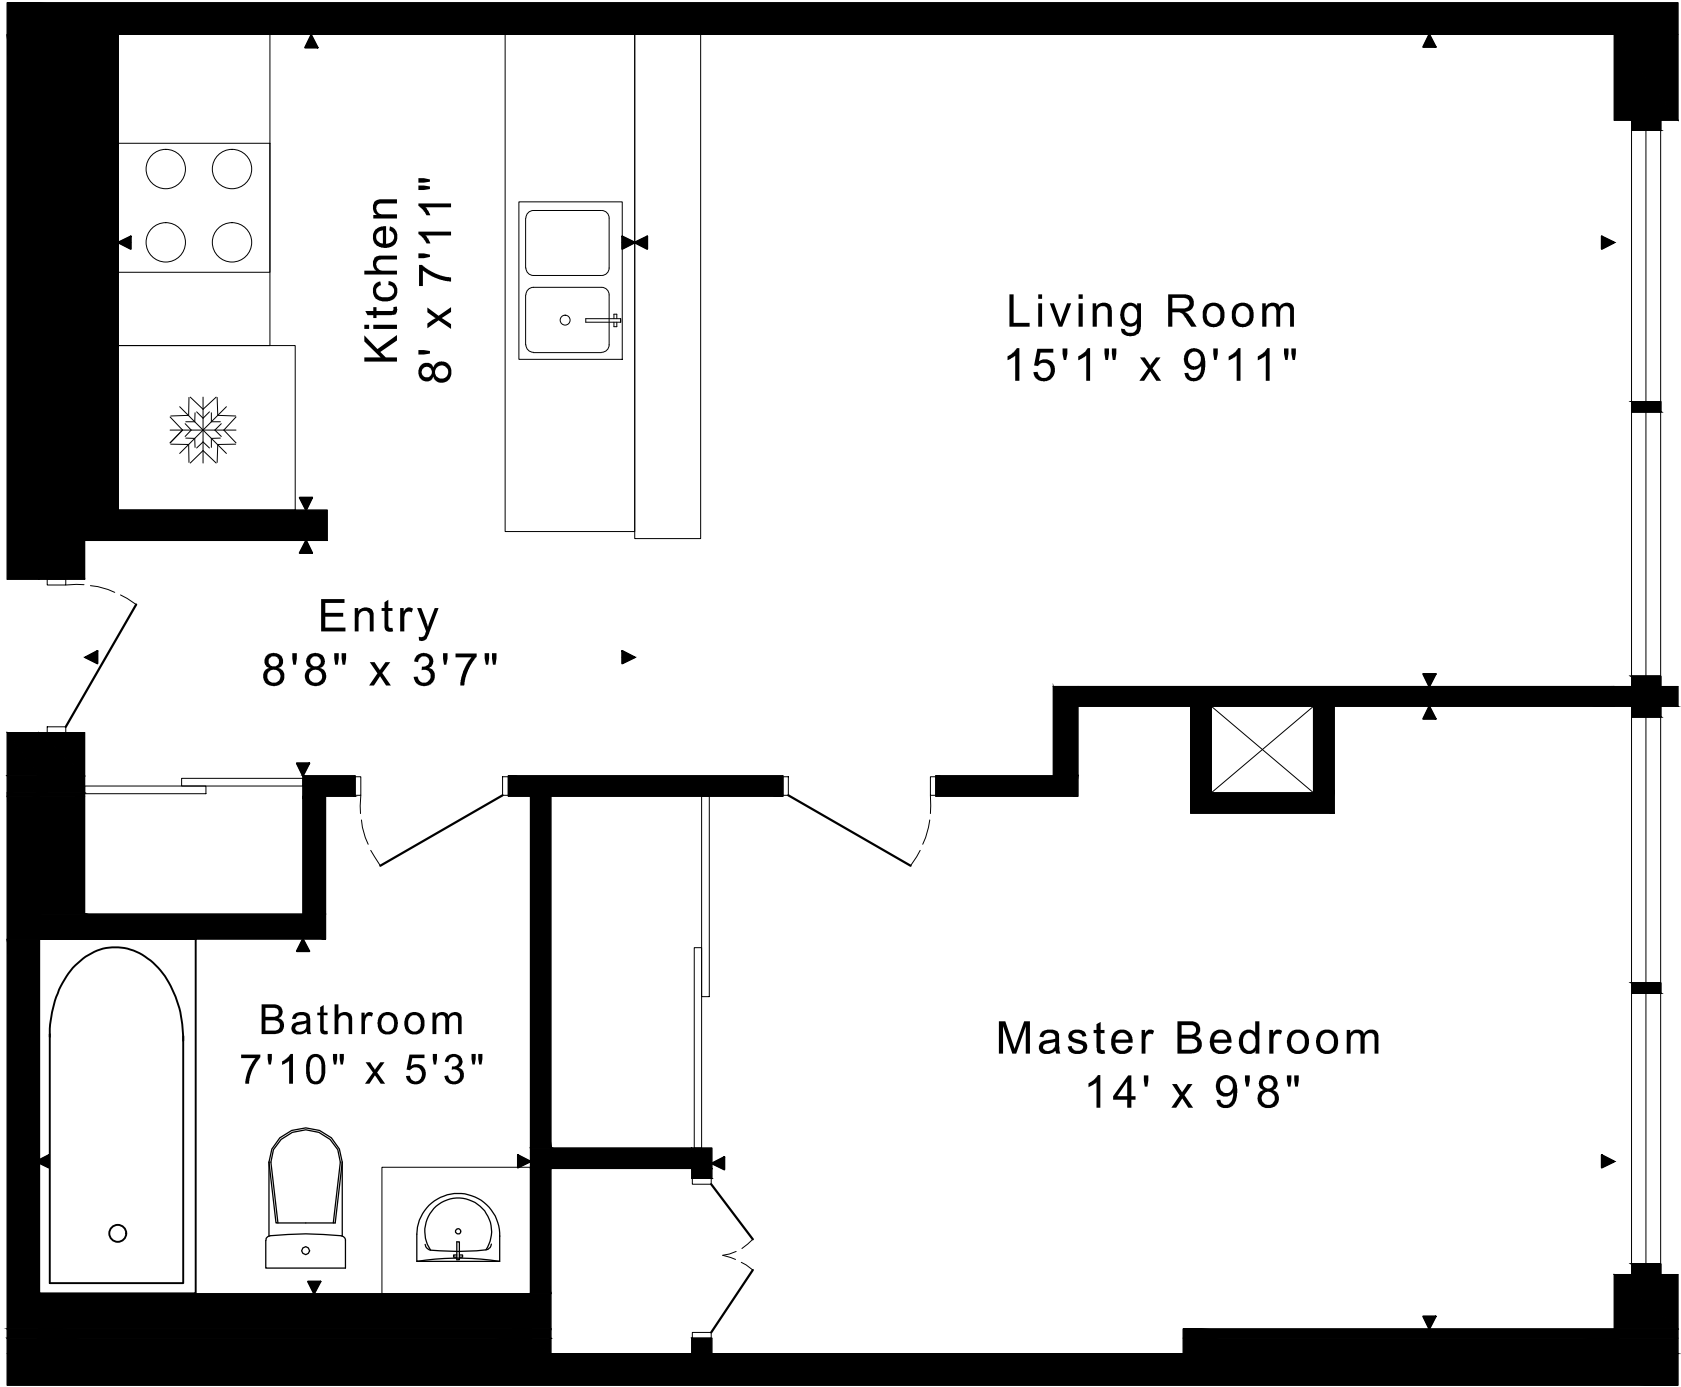

10 YONGE STREET UNIT 405  
FLOOR PLANS

CAPTURED ON: 3 SEP 2020  
DIMENSIONS ARE APPROXIMATE AND SHOULD BE CONSIDERED  
ILLUSTRATIVE ONLY.

540 Sq. Ft.