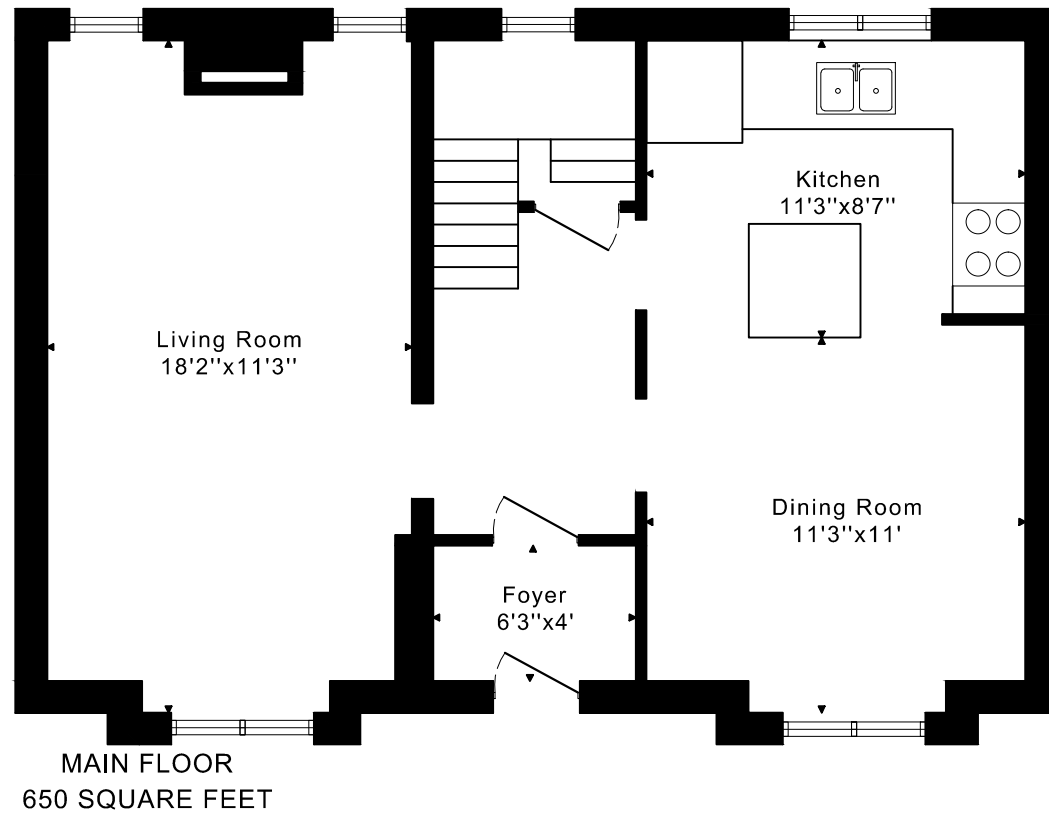

77 ABBOTT AVENUE FLOOR PLANS

1280 sq ft + 650 sq ft
BELOW GRADE