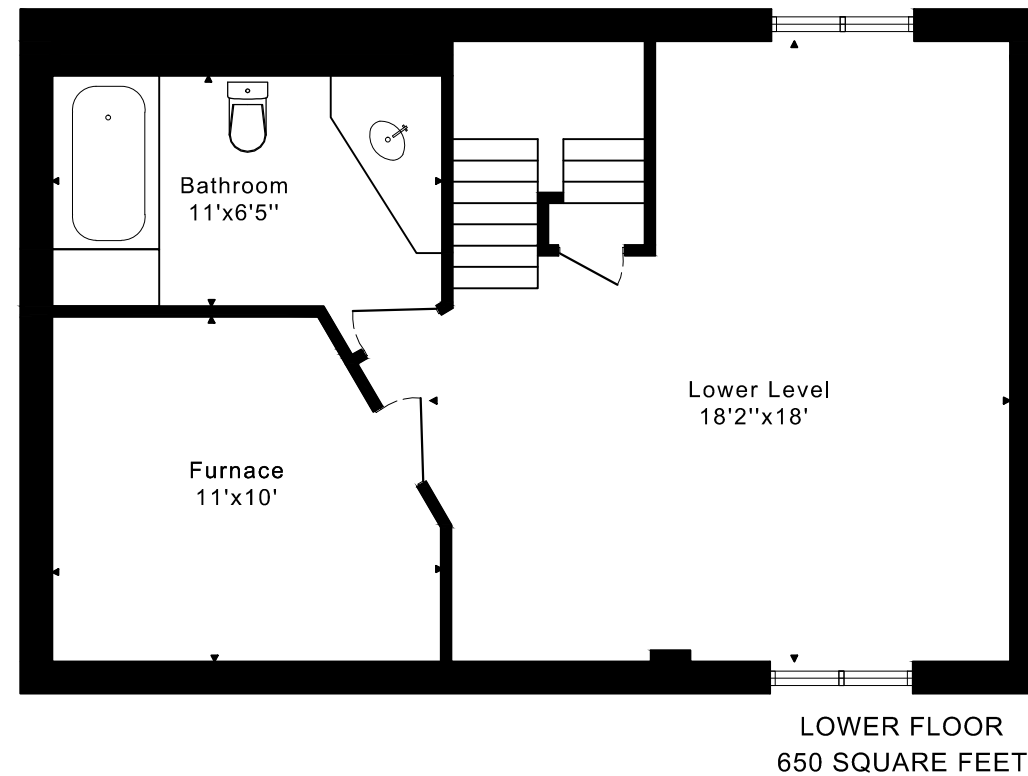

77 ABBOTT AVENUE FLOOR PLANS

1280 sq ft + 650 sq ft
BELOW GRADE