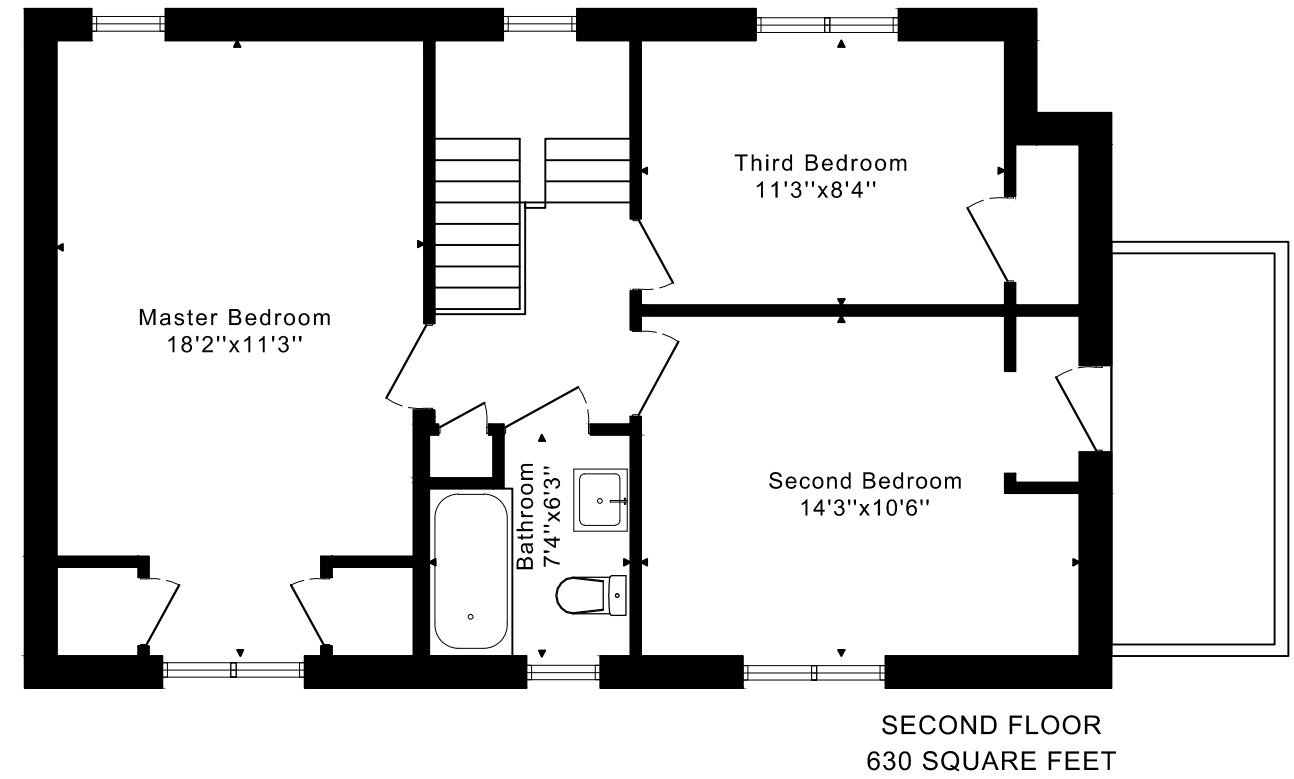

77 ABBOTT AVENUE FLOOR PLANS

1280 sq ft + 650 sq ft
BELOW GRADE