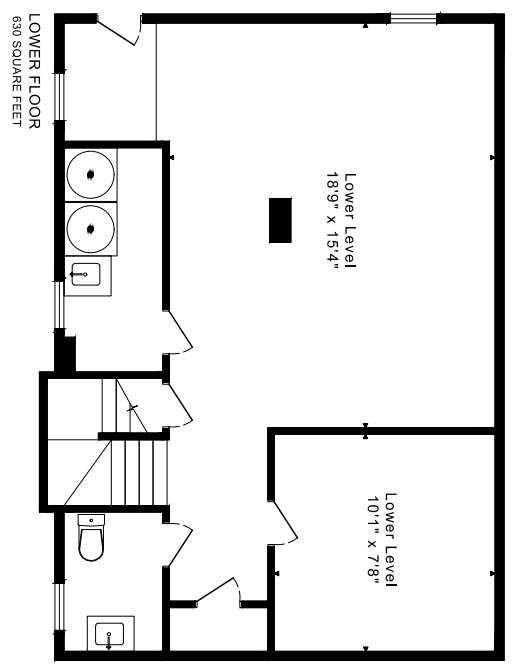

23 GLENWOOD AVENUE

CAPTURED ON 1 FEB 2016
DIMENSIONS ARE APPROXIMATE AND SHOULD BE CONSIDERED
ILLUSTRATIVE ONLY.

2156 sq ft + 630 sq ft
BELOW GRADE