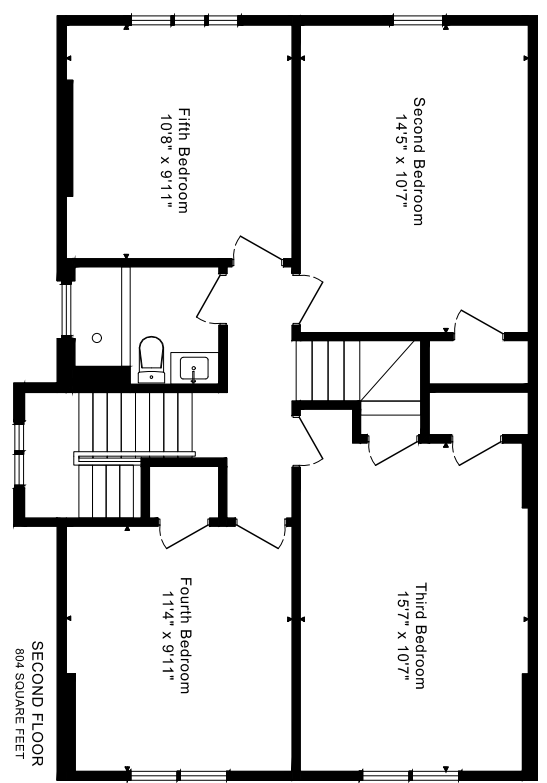

23 GLENWOOD AVENUE

CAPTURED ON 1 FEB 2016
DIMENSIONS ARE APPROXIMATE AND SHOULD BE CONSIDERED
ILLUSTRATIVE ONLY.

2156 sq ft + 630 sq ft
BELOW GRADE