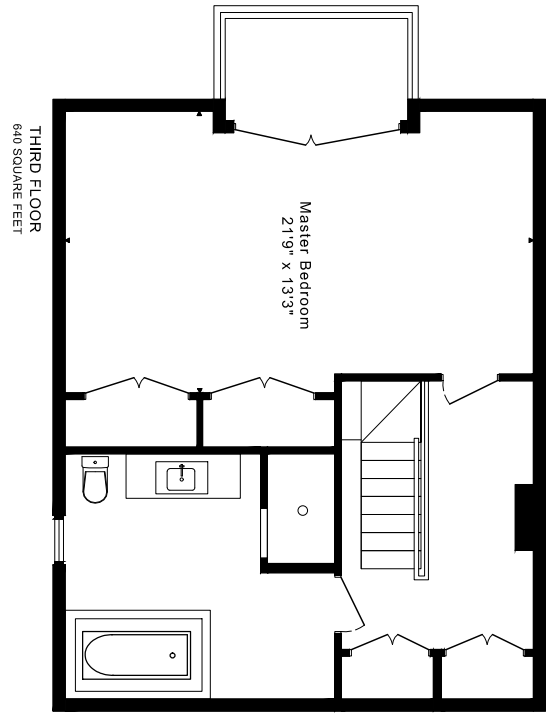

23 GLENWOOD AVENUE

CAPTURED ON 1 FEB 2016
DIMENSIONS ARE APPROXIMATE AND SHOULD BE CONSIDERED
ILLUSTRATIVE ONLY.

2156 sq ft + 630 sq ft
BELOW GRADE