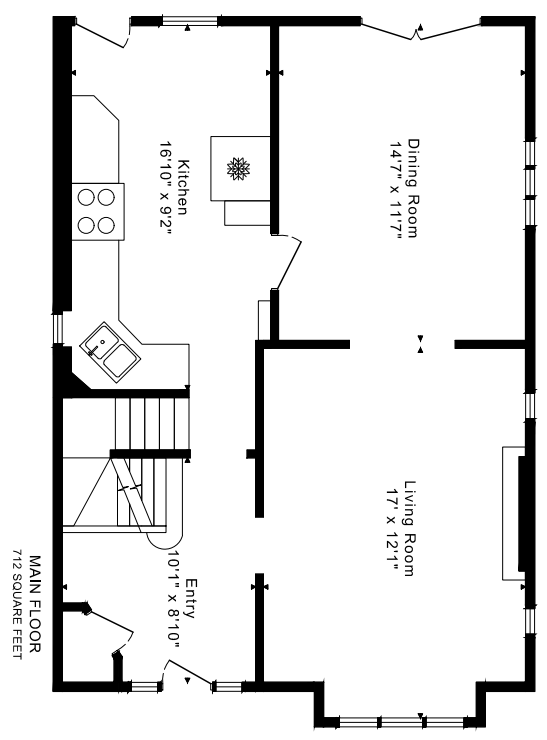

23 GLENWOOD AVENUE

CAPTURED ON 1 FEB 2016
DIMENSIONS ARE APPROXIMATE AND SHOULD BE CONSIDERED
ILLUSTRATIVE ONLY.

2156 sq ft + 630 sq ft
BELOW GRADE